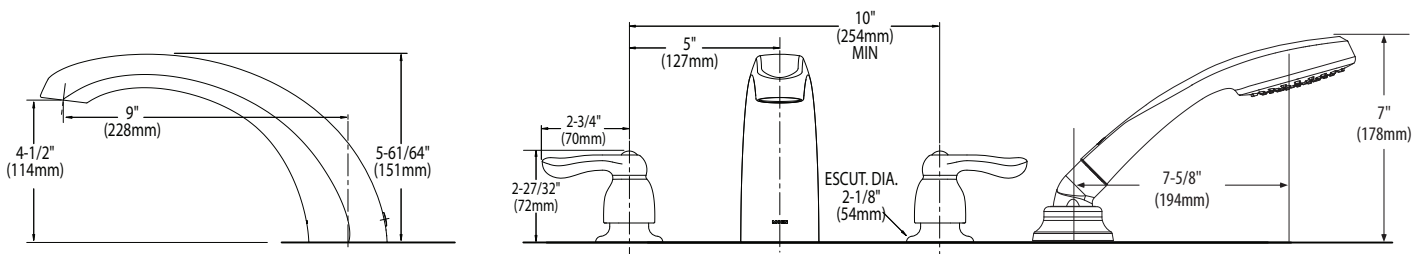

OPERATION

- Lever style handles
- Rotate hot side handle counterclockwise to open (clockwise to close)
- Rotate cold side handle clockwise to open (counterclockwise to close)

FLOW

- Hand shower meets 2.0 gpm max (7.6 L/min) @ 80 psi

CHATEAU® Two-Handle Roman Tub Faucet Trim w/Built in Diverter Valve

Model: T991series

Valves: 9792, 9793, 9796, 9797

CRITICAL DIMENSIONS

(DO NOT SCALE)