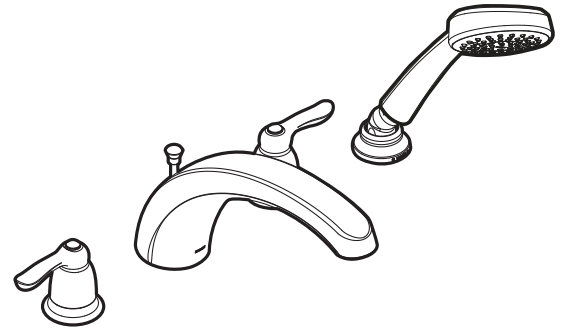

Buy it for looks. Buy it for life.®

Specifications

DESCRIPTION

- Metal construction with various finishes identified by suffix
- Includes hot and cold temperature indicators
- Single function handshower with double check valves

OPERATION

- Lever style handles
- Rotate hot side handle counterclockwise to open (clockwise to close)
- Rotate cold side handle clockwise to open (counterclockwise to close)

FLOW

- Hand shower meets 2.0 gpm max (7.6 L/min) @ 80 psi

CHATEAU® Two-Handle Roman Tub Faucet Trim w/Built in Diverter Valve

Model: T991series

Valves: 9792, 9793, 9796, 9797

CRITICAL DIMENSIONS

(DO NOT SCALE)