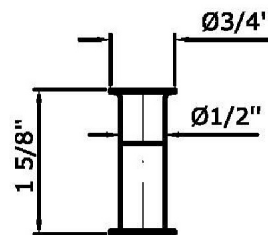

## ISY

ZAC350.9500 Disegno Complessivo / Overall Drawing

Marchio / Brand ZUCCHETTI

Classe / Class ACCESSORI

### ZAC350.9500 Pesì e Misure / Weights and Sizes

|                           |              |                  |
|---------------------------|--------------|------------------|
| Peso ( Kg ) Weight ( lb ) | 0,14 ( Kg )  | 0,308644 ( lb )  |
| Volume ( dc3 ) - ( in3 )  | 0,34 ( dc3 ) | 0,000021 ( in3 ) |
| h ( mm ) - ( in )         | 50 ( mm )    | 1,968505 ( in )  |
| L1 ( mm ) - ( in )        | 59 ( mm )    | 2,3228359 ( in ) |
| L2 ( mm ) - ( in )        | 114 ( mm )   | 4,4881914 ( in ) |