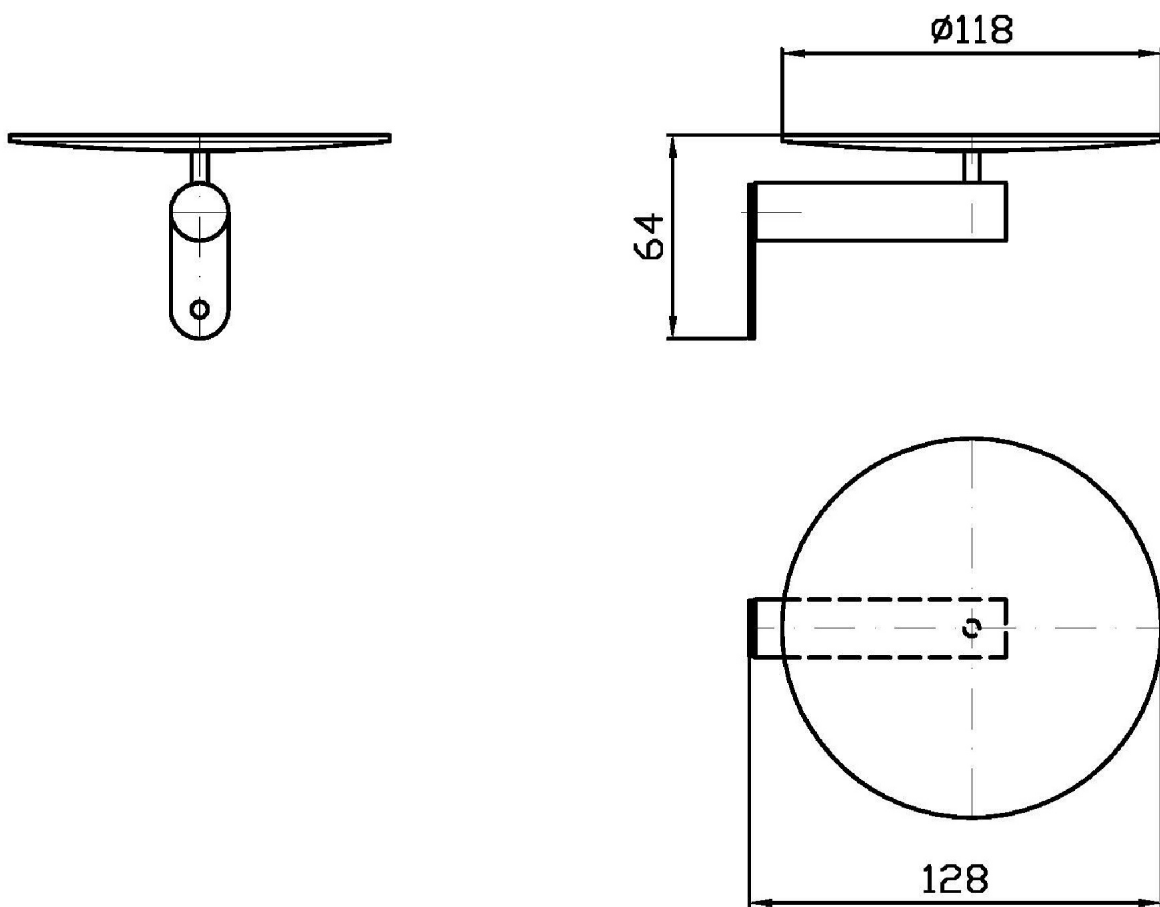

ON

ZAD510

Disegno Complessivo / Overall Drawing