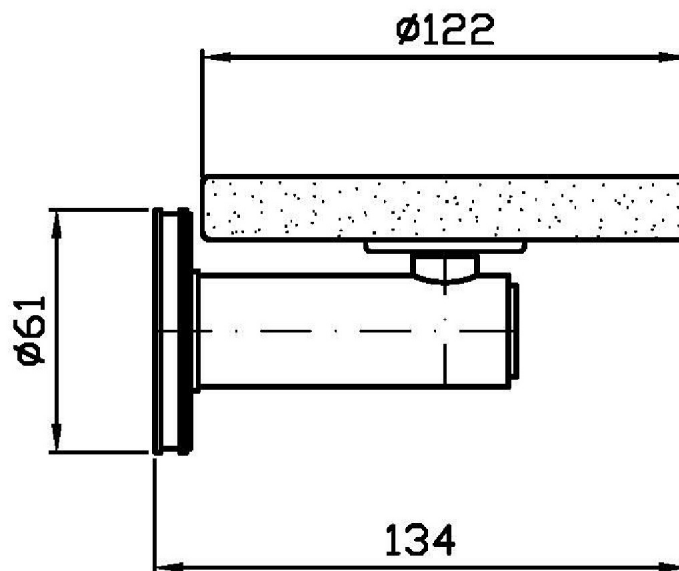

SAVOIR

ZAD210

Disegno Complessivo / Overall Drawing