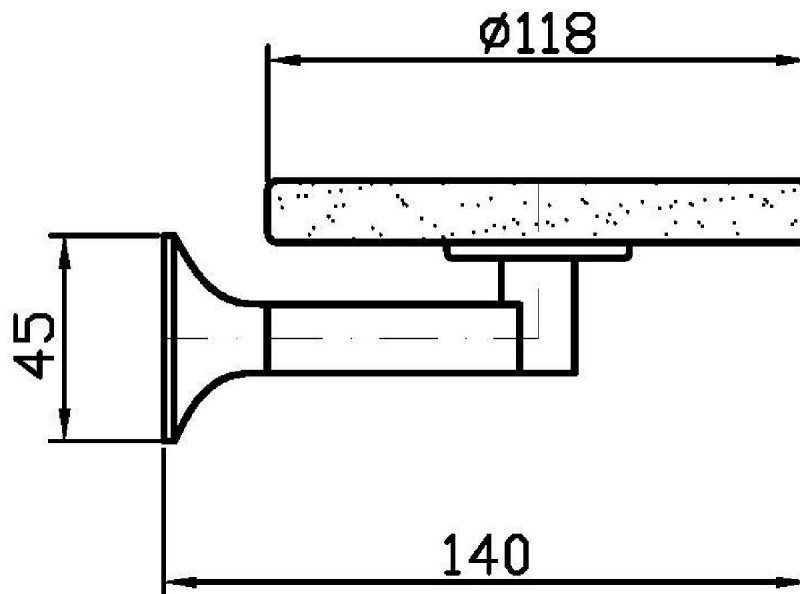

Marchio / Brand ZUCCHETTI

Classe / Class ACCESSORI

BELLAGIO

ZAC510

Porta sapone a muro. / Wall soap dish.

Porta sapone a muro con piattino in ceramica bianca.

Ceramic wall soap dish.

Finiture / Finishes

		C8		C40		C41
Cromo / Chrome	Nickel Lucido / Polished Nickel		Gold / Gold		Brushed Gold / Brushed Gold	

BELLAGIO

ZAC510

Disegno Complessivo / Overall Drawing

Marchio / Brand ZUCCHETTI

Classe / Class ACCESSORI

BELLAGIO

ZAC510 Pesì e Misure / Weights and Sizes

Peso (Kg) Weight (lb)	0,49 (Kg)	1,080254 (lb)
Volume (dc3) - (in3)	3,32 (dc3)	0,000203 (in3)
h (mm) - (in)	93 (mm)	3,6614193 (in)
L1 (mm) - (in)	162 (mm)	6,3779562 (in)
L2 (mm) - (in)	220 (mm)	8,661422 (in)