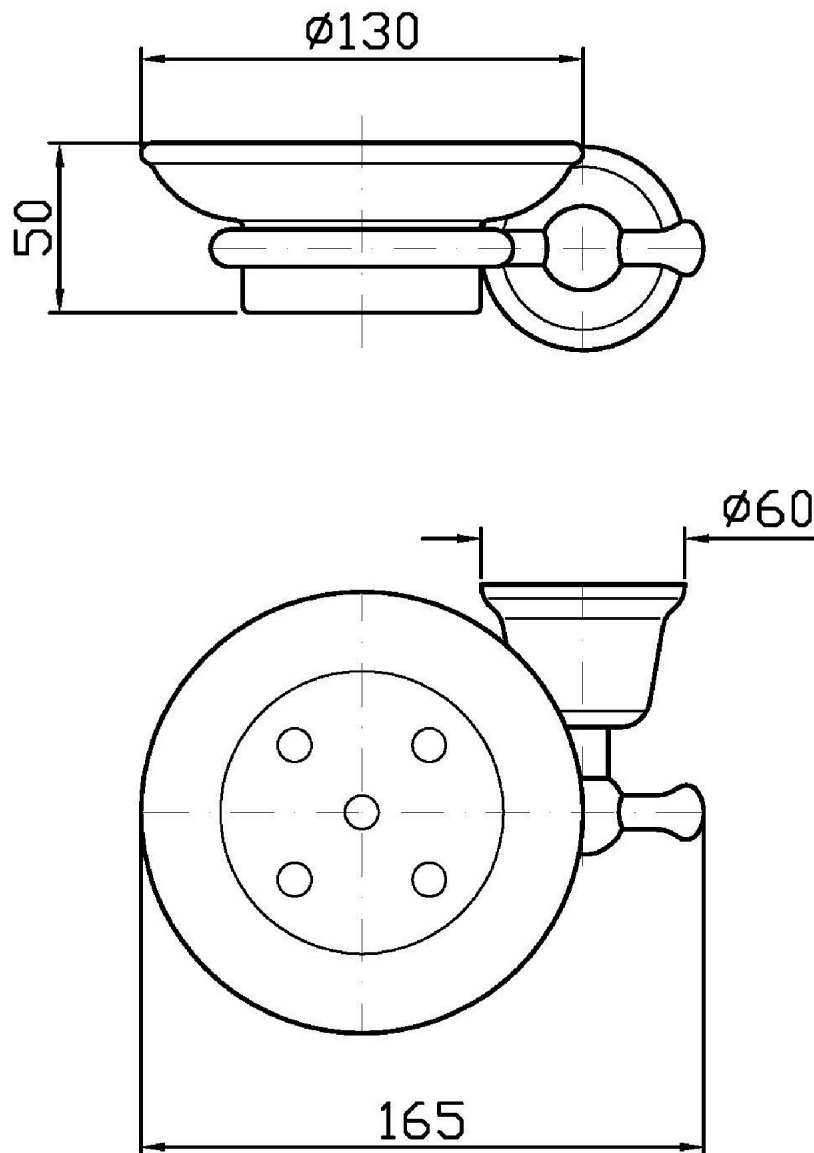

DELFI

ZAC210

Disegno Complessivo / Overall Drawing