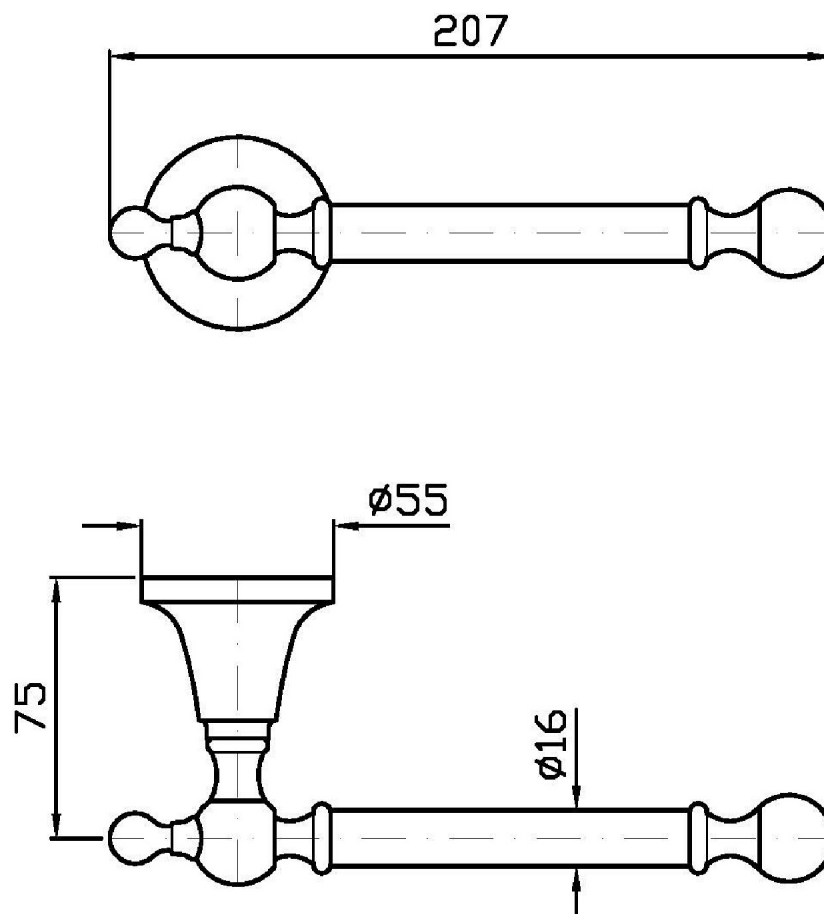

AGORÀ

ZAD430

Disegno Complessivo / Overall Drawing