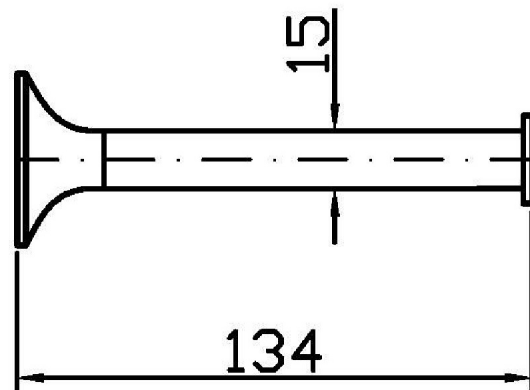

## BELLAGIO

ZAC530

Disegno Complessivo / Overall Drawing

Marchio / Brand ZUCCHETTI

Classe / Class ACCESSORI

### ZAC530 Pesì e Misure / Weights and Sizes

|                           |              |                  |
|---------------------------|--------------|------------------|
| Peso ( Kg ) Weight ( lb ) | 0,23 ( Kg )  | 0,507058 ( lb )  |
| Volume ( dc3 ) - ( in3 )  | 1,01 ( dc3 ) | 0,000062 ( in3 ) |
| h ( mm ) - ( in )         | 70 ( mm )    | 2,755907 ( in )  |
| L1 ( mm ) - ( in )        | 70 ( mm )    | 2,755907 ( in )  |
| L2 ( mm ) - ( in )        | 205 ( mm )   | 8,0708705 ( in ) |