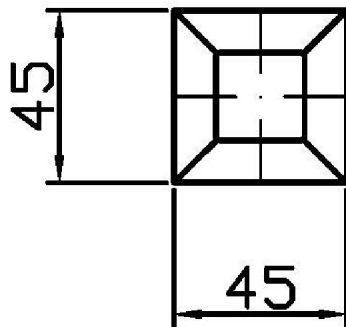

BELLAGIO

ZAC530

Disegno Complessivo / Overall Drawing