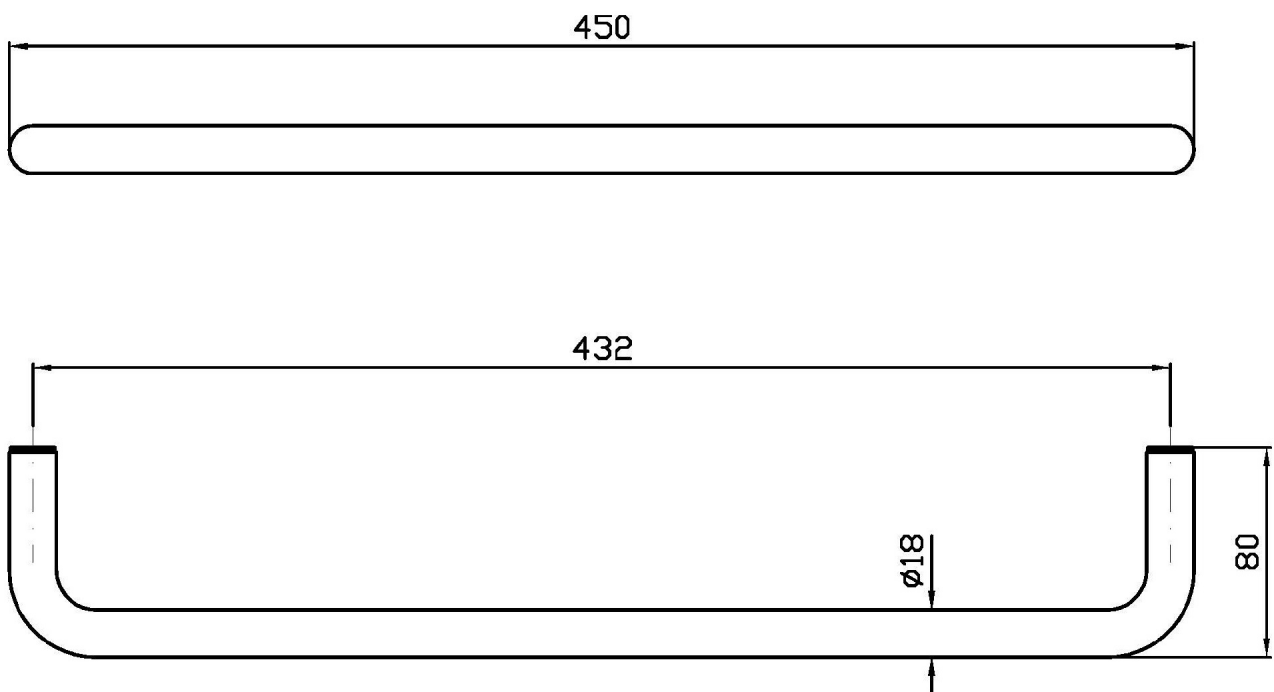

ON

ZAD521 Disegno Complessivo / Overall Drawing