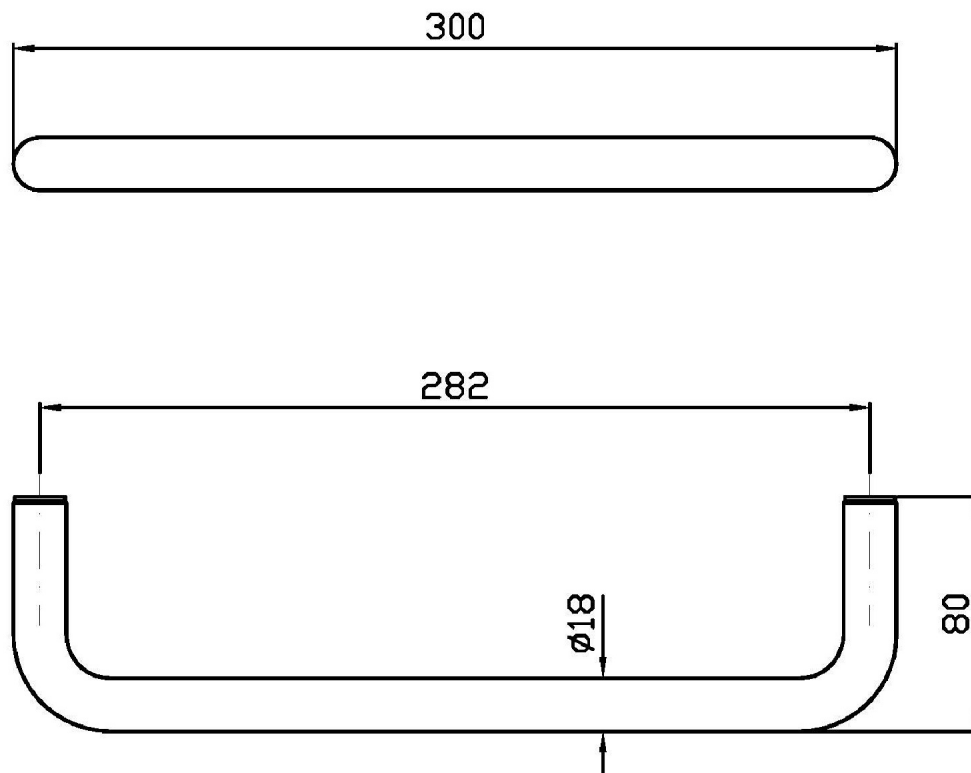

ON

ZAD520

Disegno Complessivo / Overall Drawing