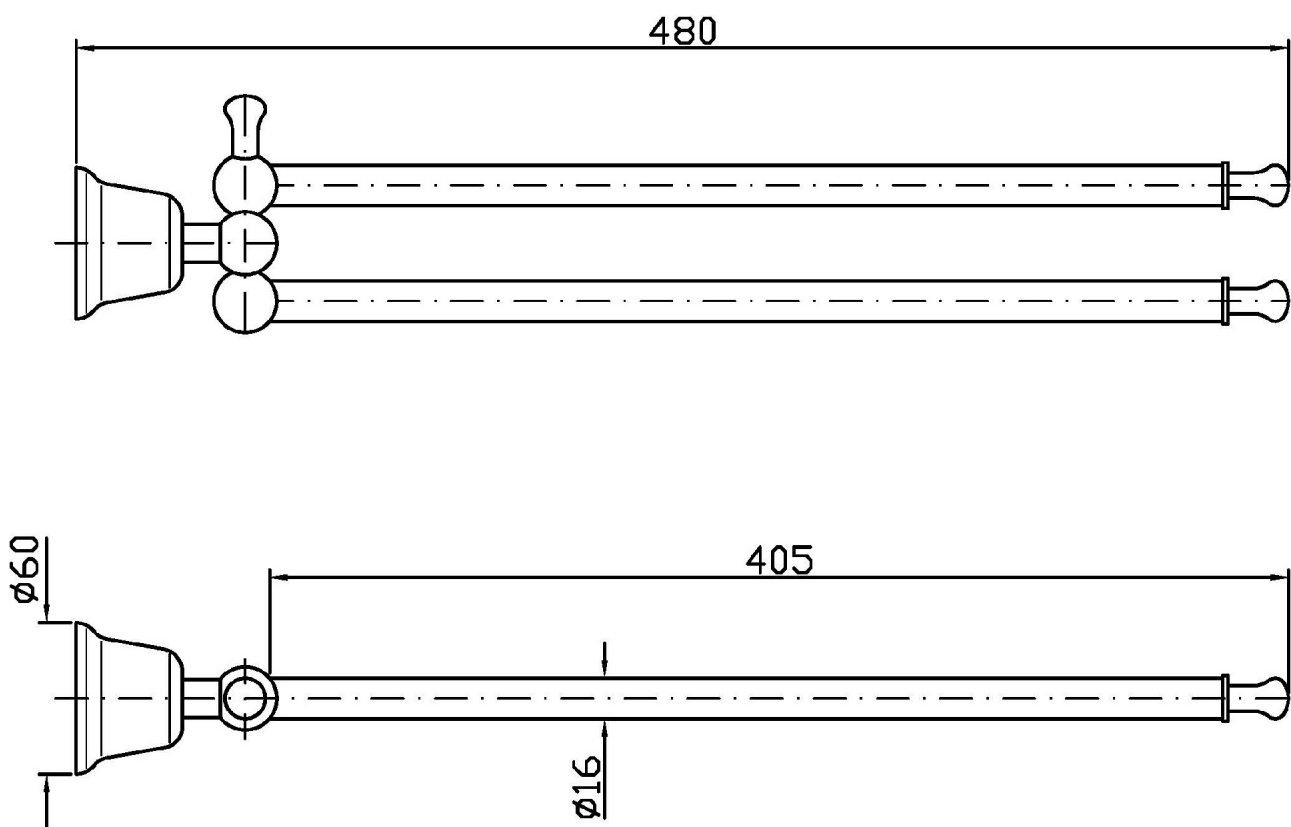

DELFI

ZAC224 Disegno Complessivo / Overall Drawing