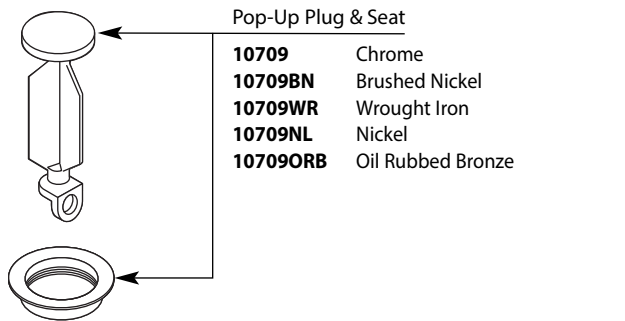

Buy it for looks. Buy it for life.®

Illustrated Parts

■ Order by Part Number

■ Trim can be used with 9000 valve

WATERHILL™ Two-Handle Lavatory Widespread Trim		
MODEL	TYPE	FINISH
TS418	Lever	Chrome
TS418BN	Lever	Brushed Nickel
TS418WR	Lever	Wrought Iron
TS418NL	Lever	Nickel
TS418ORB	Lever	Oil Rubbed Bronze