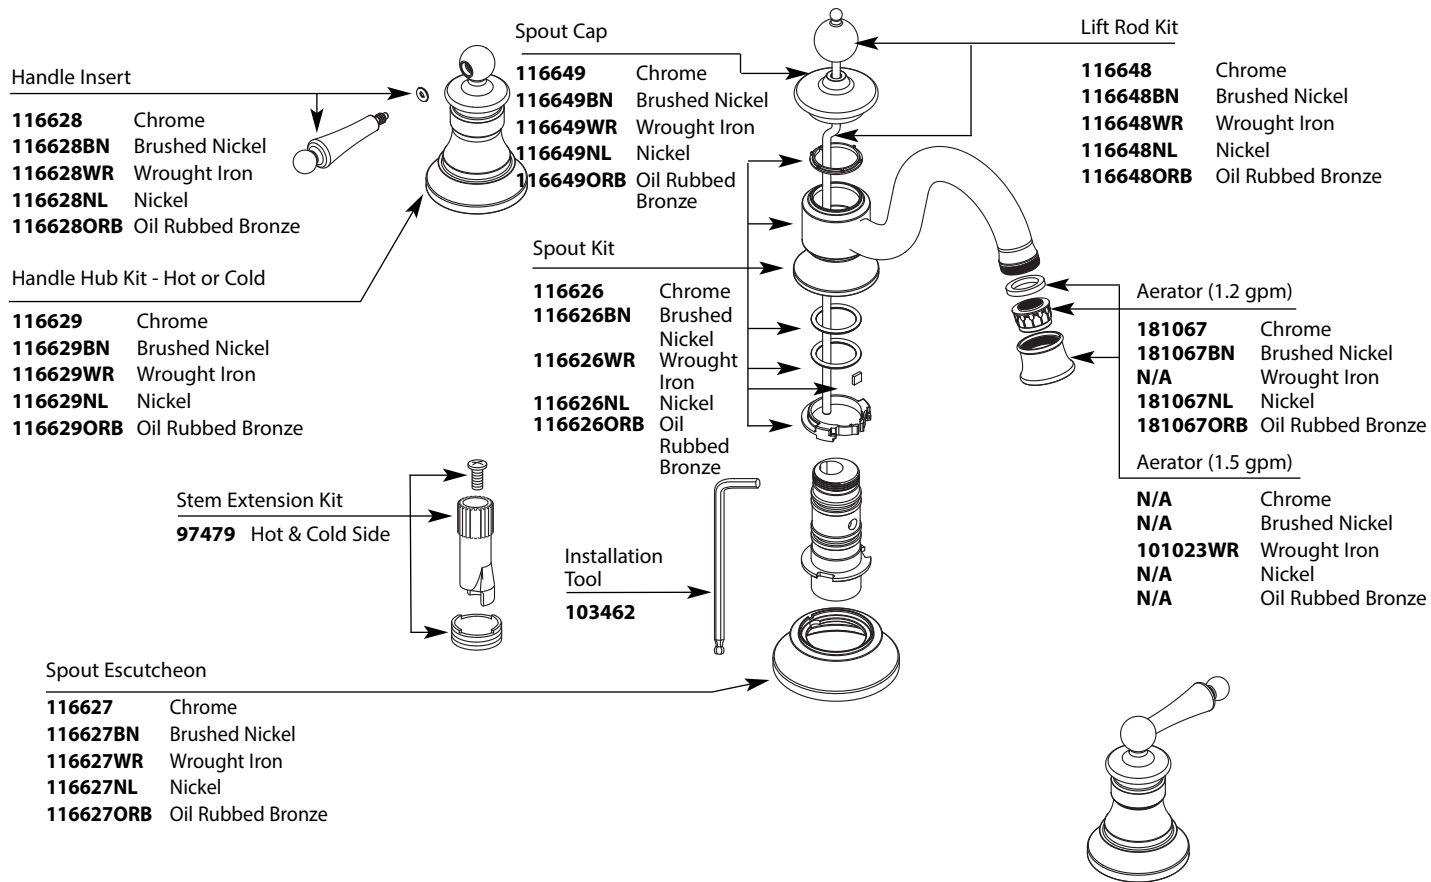

Buy it for looks. Buy it for life.®

Illustrated Parts

■ Order by Part Number

■ Trim can be used with 9000 valve

WATERHILL™ Two-Handle Lavatory Widespread Trim		
MODEL	TYPE	FINISH
TS418	Lever	Chrome
TS418BN	Lever	Brushed Nickel
TS418WR	Lever	Wrought Iron
TS418NL	Lever	Nickel
TS418ORB	Lever	Oil Rubbed Bronze