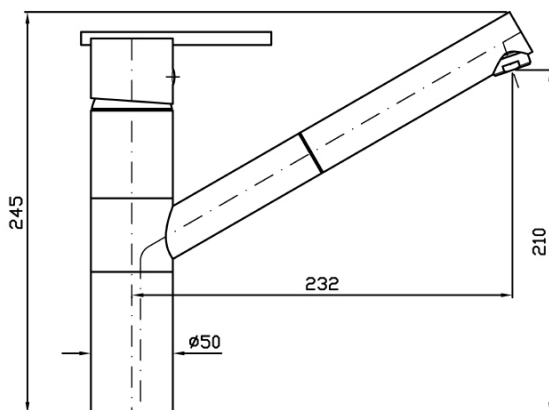

ZUCCHETTI.

Spin Sink Mixer with Pull Out Spout

ZX3355

WELS: 4 stars

Litres/minute: 7.5L

WELS License: 0023

Finish: Chrome

The Spin sink mixer with pull out spout, by Raul Barbieri, follows principles that reflect the utmost formal rigorousness and extremely clean lines. The result is a very fashionable essential tapware item which adapts very well to the most modern kitchens.

The Spin sink mixer with pull out spout features a 1500mm flexible hose and crafted from solid brass.

Spout projection of 232mm.

WARRANTY
15 years

*Conditions apply.

streamline

Dimensions are in millimeters and are subject to manufacturing variations. Streamline reserves the right to vary specifications at any time without notice. Information provided within this specification sheet is correct at the date of printing. Please confirm all particulars with your sales consultant prior to purchase.