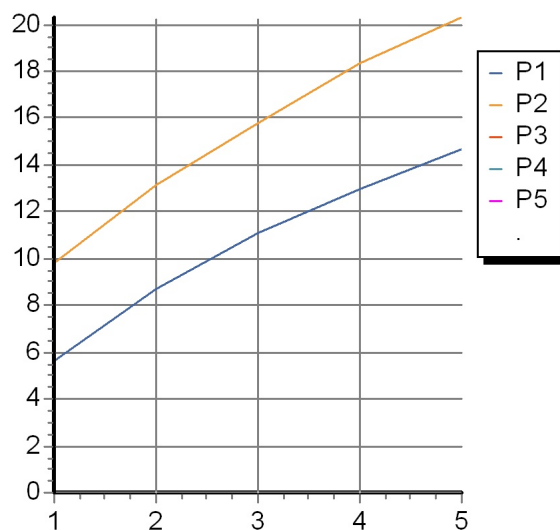

SHOWER

ZP6054

Pesi e Misure / Weights and Sizes

| | | |
|---------------------------|---------------|-------------------|
| Peso (Kg) Weight (lb) | 7,05 (Kg) | 15,54243 (lb) |
| Volume (dc3) - (in3) | 41,77 (dc3) | 0,002549 (in3) |
| h (mm) - (in) | 110 (mm) | 4,330711 (in) |
| L1 (mm) - (in) | 415 (mm) | 16,3385915 (in) |
| L2 (mm) - (in) | 915 (mm) | 36,0236415 (in) |