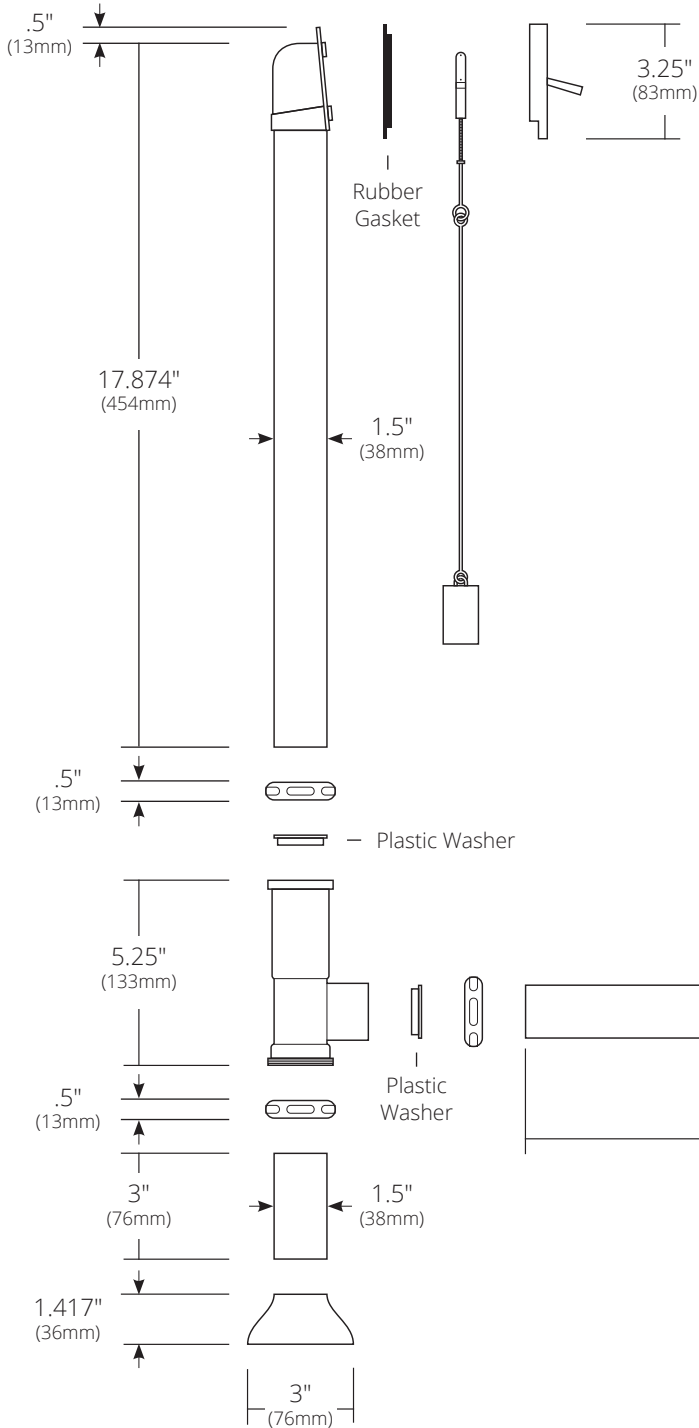

SPECIFICATIONS

**TRIP LEVER BATH
WASTE & OVERFLOW**

Bathtub

DR280-BN Brushed Nickel
DR280-ORB Oil Rubbed Bronze

PRODUCT DETAILS

- Features brass waste shoe with extended tube
- Fully plated for exposed plumbing

COORDINATING PRODUCTS

- Use for single walled tubs (Aurora, etc.)