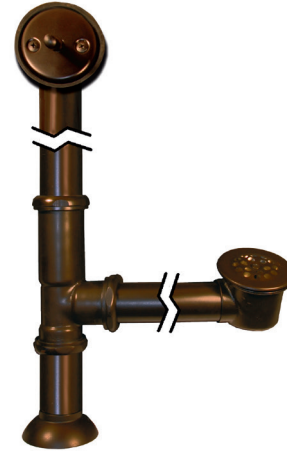

SPECIFICATIONS

**TRIP LEVER BATH
WASTE & OVERFLOW**

Bathtub

DR280-BN Brushed Nickel
DR280-ORB Oil Rubbed Bronze

PRODUCT DETAILS

- Features brass waste shoe with extended tube
- Fully plated for exposed plumbing

COORDINATING PRODUCTS

- Use for single walled tubs (Aurora, etc.)