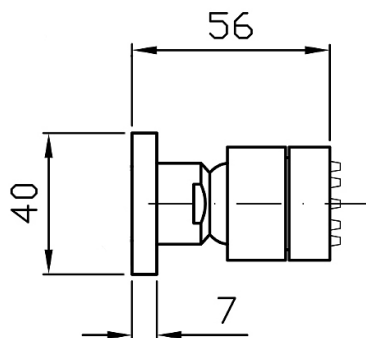

Lateral Body Spray

Z92899

Finish: Chrome

Custom Finishes available:

Brushed Satin Nickel, Copper, Gold, Gun Metal, Rose Gold.
Specialty finishes available upon request.

The lateral body spray features a anti-limescale self cleaning system and has been crafted from solid brass.

WARRANTY
15 years

*Conditions apply.

streamline

www.streamlineproducts.com.au | Ph: 1300 735 352

Dimensions are in millimeters and are subject to manufacturing variations. Streamline reserves the right to vary specifications at any time without notice. Information provided within this specification sheet is correct at the date of printing. Please confirm all particulars with your sales consultant prior to purchase.
Version: 1.0 - August 2015