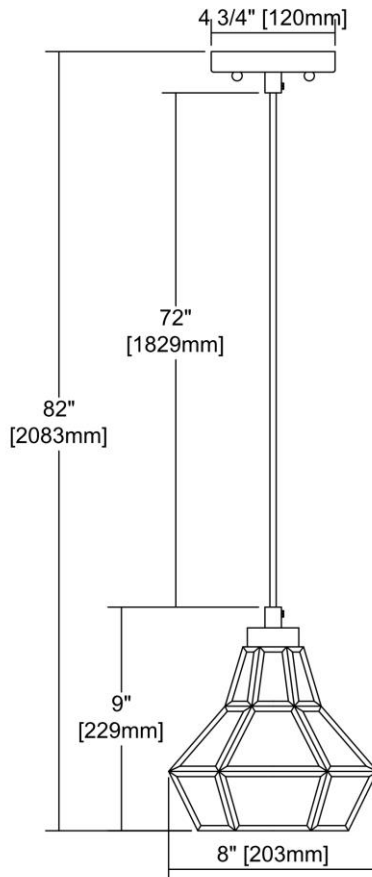


	ITEM #:	57125/1
	UPC	748119114385
	Description	Window Pane 1-Light Mini Pendant in Oil Rubbed Bronze with Clear Glass
	Finish	Oil Rubbed Bronze
	Materials	Glass, Metal
	Brand	ELK Lighting
	Collection	Window Pane
	Category	Indoor Lighting
	Type	Mini Pendant

ITEM DIMENSIONS				RATINGS & SPECIFICATIONS				
Width	8 inches			Safety Rating	UL		Certification	N/A
Depth	8 inches			ADA Compliant	N/A		Voltage	N/A
Height	9 inches			BULBS / SOCKETS				
Weight	2 pounds			Quantity	1	Wattage	60 watts	
ADDITIONAL DIMENSIONS				Included	No		Type	A19 (E26 Medium Base)
Backplate / Canopy	4.75x4.75			Other	N/A			
HCWO	N/A			CHAIN / CORD INFORMATION				
Min. Extension	N/A			Chain	N/A		Cord	N/A
Max. Extension	N/A			SHADE / GLASS DETAILS				
OVERALL HEIGHT				Shade/Glass Description	Clear Glass			
Min.	N/A	Max.	N/A					
EXTENSION ROD(S)				Width	N/A		Height	N/A
N/A				Width at Top	N/A		Width at Bottom	N/A