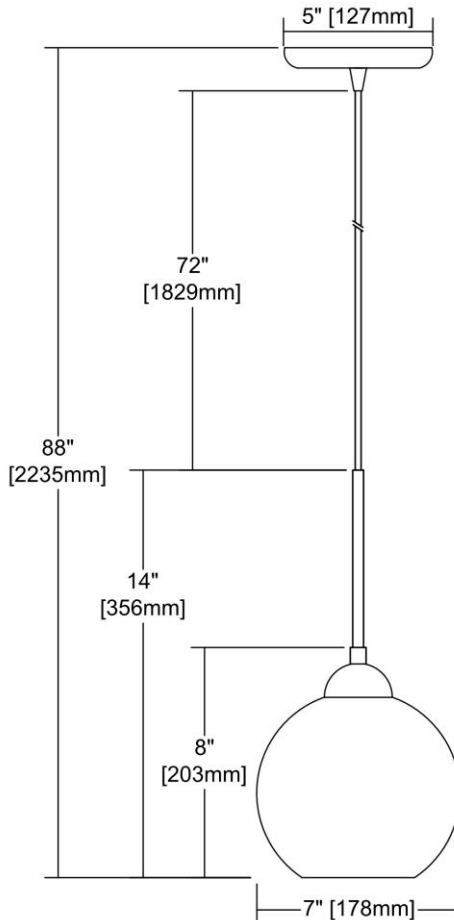


	ITEM #:	10731/1
	UPC	748119109343
	Description	Crosshatch 1-Light Mini Pendant in Polished Chrome with Painted Mosaic Glass
	Finish	Polished Chrome
	Materials	Glass, Metal
	Brand	ELK Lighting
	Collection	Crosshatch
	Category	Indoor Lighting
	Type	Mini Pendant

ITEM DIMENSIONS				RATINGS & SPECIFICATIONS				
Width	7 inches			Safety Rating	UL		Certification	N/A
Depth	7 inches			ADA Compliant	N/A		Voltage	N/A
Height	8 inches			BULBS / SOCKETS				
Weight	3 pounds			Quantity	1	Wattage	100 watts	
ADDITIONAL DIMENSIONS				Included	No		Type	A19 (E26 Medium Base)
Backplate / Canopy	5x5			Other	N/A			
HCWO	N/A			CHAIN / CORD INFORMATION				
Min. Extension	N/A			Chain	N/A		Cord	N/A
Max. Extension	N/A			SHADE / GLASS DETAILS				
OVERALL HEIGHT				Shade/Glass Description	Painted Crosshatch Mosaic Glass			
Min.	N/A		Max.	N/A				
EXTENSION ROD(S)				Width	N/A		Height	N/A
N/A				Width at Top	N/A		Width at Bottom	N/A