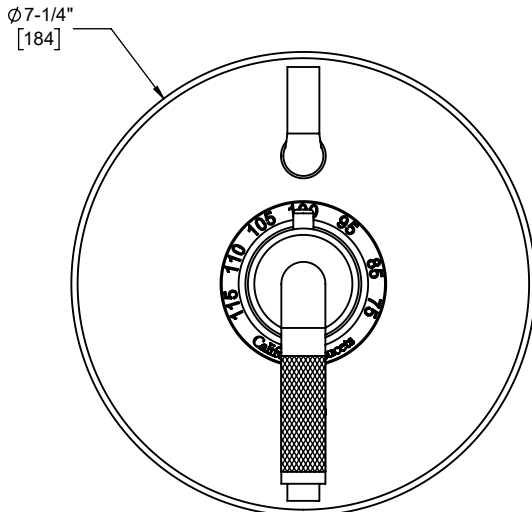

TO-TH2L-30K  
 TO-TH2L-30F  
 TO-TH2L-30T  
 TO-TH2L-30X  
 TO-TH2L-30XK  
 TO-TH2L-30XF  
 TO-TH2L-30XT

TO-TH2L-30K shown

**Codes/Standards Applicable**

Product meets or exceeds the following:

- ASME A112.18.1/CSA B125.1
- ASSE 1016
- ADA compliant (lever handles only)

TO-TH2L-30K front view

TO-TH2L-30K side view

TO-TH2L-30X front view

TO-TH2L-30X side view

Specifications subject to change without notice

Dimensions are inches, rounded to 1/16"  
[Dimensions in brackets are mm, rounded to 1mm]