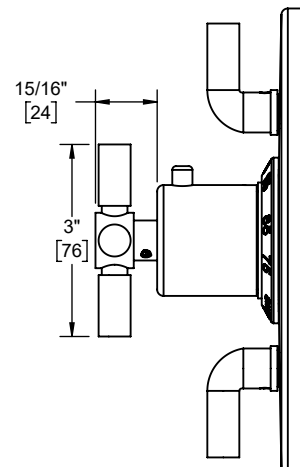

TO-TH2L-30K  
 TO-TH2L-30F  
 TO-TH2L-30T  
 TO-TH2L-30X  
 TO-TH2L-30XK  
 TO-TH2L-30XF  
 TO-TH2L-30XT

TO-TH2L-30K shown

**Codes/Standards Applicable**

Product meets or exceeds the following:

- ASME A112.18.1/CSA B125.1
- ASSE 1016
- ADA compliant (lever handles only)

TO-TH2L-30K front view

TO-TH2L-30K side view

TO-TH2L-30X front view

TO-TH2L-30X side view

Specifications subject to change without notice

Dimensions are inches, rounded to 1/16"  
[Dimensions in brackets are mm, rounded to 1mm]