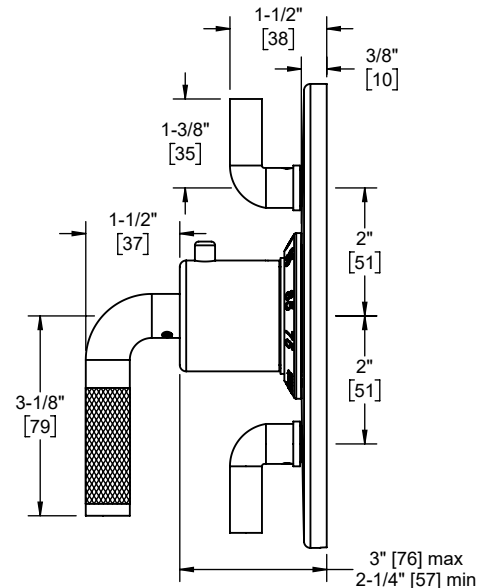

TO-TH2L-30K  
 TO-TH2L-30F  
 TO-TH2L-30T  
 TO-TH2L-30X  
 TO-TH2L-30XK  
 TO-TH2L-30XF  
 TO-TH2L-30XT

TO-TH2L-30K shown

**Codes/Standards Applicable**

Product meets or exceeds the following:

- ASME A112.18.1/CSA B125.1
- ASSE 1016
- ADA compliant (lever handles only)

TO-TH2L-30K front view

TO-TH2L-30K side view

TO-TH2L-30X front view

TO-TH2L-30X side view

Specifications subject to change without notice

Dimensions are inches, rounded to 1/16"  
[Dimensions in brackets are mm, rounded to 1mm]