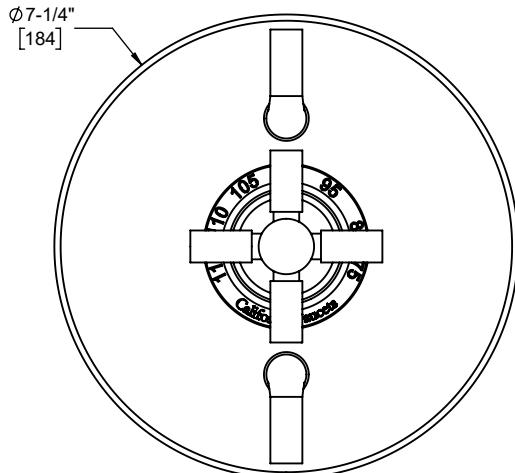

California Faucets®

**Descanso®**

StyleTherm® Trim Only w/Dual Volume Control

**Features**

- 25+ artisan finishes including 12 PVD finishes
- All brass construction
- 100°F safety stop button with manual override
- Dual integral volume control
- Engraved brass temperature ring

TO-TH2L-30K  
 TO-TH2L-30F  
 TO-TH2L-30T  
 TO-TH2L-30X  
 TO-TH2L-30XK  
 TO-TH2L-30XF  
 TO-TH2L-30XT

TO-TH2L-30K shown

**Codes/Standards Applicable**

Product meets or exceeds the following:

- ASME A112.18.1/CSA B125.1
- ASSE 1016
- ADA compliant (lever handles only)

TO-TH2L-30K front view

TO-TH2L-30K side view

TO-TH2L-30X front view

TO-TH2L-30X side view

Specifications subject to change without notice

Dimensions are inches, rounded to 1/16"  
[Dimensions in brackets are mm, rounded to 1mm]