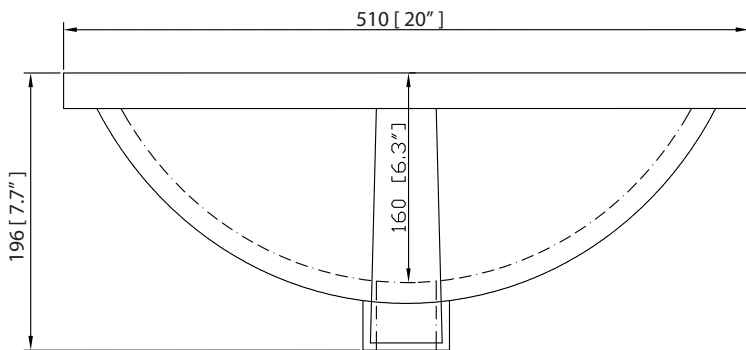

Nominal Dimension

- 61W x 22D x 1H inches
- 1549 x 560 x 25 mm

Related Items

Sink	CUM20WT-R			
Vanity	BRENTWOOD-V61	BROOKS-V60	HAMILTON-V60	
	LEXINGTON-V60	MADISON-V60	MODERO-V60	THOMPSON-V60

Product Diagrams

Colors / Finishes

- White

Nominal Dimension

- 20W x 15D x 7.7H inches
- 510 x 381 x 196mm

Product Diagrams

Top

Front

Side