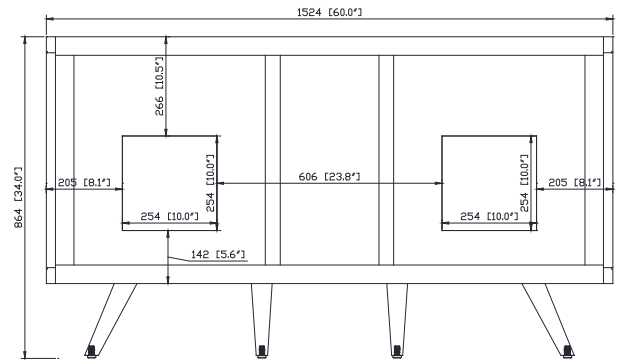

Colors / Couleurs

- Natural Teak finish / Fini teck naturel

Nominal Dimension / Dimension Nominale

- 60W x 21D x 34H inches | 1524 x 534 x 864 mm

Product Diagrams / Diagrammes Produit

Front / Devant

Back / Derrière

Side / Côté

Top / Haut

SUT61BK-R / SUT61CW -R / SUT61GB-R

Features

- Top cutout for dual undermount sinks
- Top pre-drilled for 8" widespread faucet
- 4" backsplash included

Colors / Finishes

- BK - Natural Black Granite
- CW - Natural Carrera White marble
- GB - Natural Galala Beige marble

Nominal Dimension

- 61W x 22D x 1H inches
- 1549 x 560 x 25 mm

Related Items

Sink	CUM20WT-R			
Vanity	BRENTWOOD-V61	BROOKS-V60	HAMILTON-V60	
	LEXINGTON-V60	MADISON-V60	MODERO-V60	THOMPSON-V60

Product Diagrams

Colors / Finishes

- White

Nominal Dimension

- 20W x 15D x 7.7H inches
- 510 x 381 x 196mm

Product Diagrams

Top

Front

Side