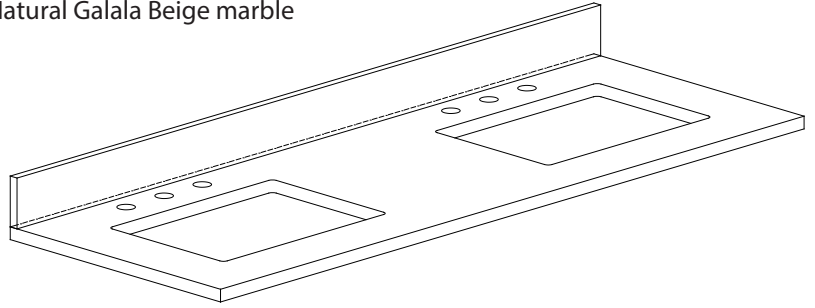

Colors / Couleurs

- Natural Teak finish / Fini teck naturel

Nominal Dimension / Dimension Nominale

- 60W x 21D x 34H inches | 1524 x 534 x 864 mm

Product Diagrams / Diagrammes Produit

Front / Devant

Back / Derrière

Side / Côté

Top / Haut

SUT61BK-R / SUT61CW -R / SUT61GB-R

Features

- Top cutout for dual undermount sinks
- Top pre-drilled for 8" widespread faucet
- 4" backsplash included

Colors / Finishes

- BK - Natural Black Granite
- CW - Natural Carrera White marble
- GB - Natural Galala Beige marble

Nominal Dimension

- 61W x 22D x 1H inches
- 1549 x 560 x 25 mm

Related Items

Sink	CUM20WT-R			
Vanity	BRENTWOOD-V61	BROOKS-V60	HAMILTON-V60	
	LEXINGTON-V60	MADISON-V60	MODERO-V60	THOMPSON-V60

Product Diagrams

Colors / Finishes

- White

Nominal Dimension

- 20W x 15D x 7.7H inches
- 510 x 381 x 196mm

Product Diagrams

Top

Front

Side