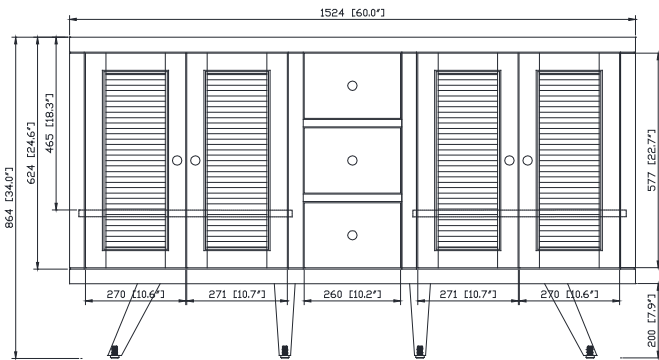

Colors / Couleurs

- Natural Teak finish / Fini teck naturel

Nominal Dimension / Dimension Nominale

- 60W x 21D x 34H inches | 1524 x 534 x 864 mm

Product Diagrams / Diagrammes Produit

Front / Devant

Back / Derrière

Side / Côté

Top / Haut

SUT61BK-R / SUT61CW -R / SUT61GB-R

Features

- Top cutout for dual undermount sinks
- Top pre-drilled for 8" widespread faucet
- 4" backsplash included

Colors / Finishes

- BK - Natural Black Granite
- CW - Natural Carrera White marble
- GB - Natural Galala Beige marble

Nominal Dimension

- 61W x 22D x 1H inches
- 1549 x 560 x 25 mm

Related Items

Sink	CUM20WT-R			
Vanity	BRENTWOOD-V61	BROOKS-V60	HAMILTON-V60	
	LEXINGTON-V60	MADISON-V60	MODERO-V60	THOMPSON-V60

Product Diagrams

Colors / Finishes

- White

Nominal Dimension

- 20W x 15D x 7.7H inches
- 510 x 381 x 196mm

Product Diagrams

Top

Front

Side