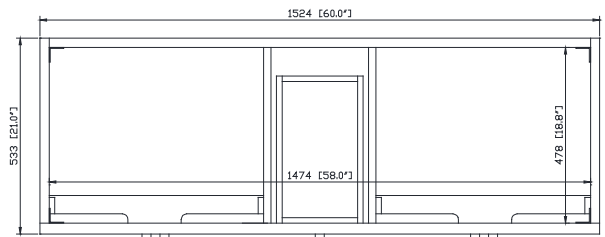

Colors / Couleurs

- Natural Teak finish / Fini teck naturel

Nominal Dimension / Dimension Nominale

- 60W x 21D x 34H inches | 1524 x 534 x 864 mm

Product Diagrams / Diagrammes Produit

Front / Devant

Back / Derrière

Side / Côté

Top / Haut

SUT61BK-R / SUT61CW -R / SUT61GB-R

Features

- Top cutout for dual undermount sinks
- Top pre-drilled for 8" widespread faucet
- 4" backsplash included

Colors / Finishes

- BK - Natural Black Granite
- CW - Natural Carrera White marble
- GB - Natural Galala Beige marble

Nominal Dimension

- 61W x 22D x 1H inches
- 1549 x 560 x 25 mm

Related Items

Sink	CUM20WT-R			
Vanity	BRENTWOOD-V61	BROOKS-V60	HAMILTON-V60	
	LEXINGTON-V60	MADISON-V60	MODERO-V60	THOMPSON-V60

Product Diagrams

Colors / Finishes

- White

Nominal Dimension

- 20W x 15D x 7.7H inches
- 510 x 381 x 196mm

Product Diagrams

Top

Front

Side