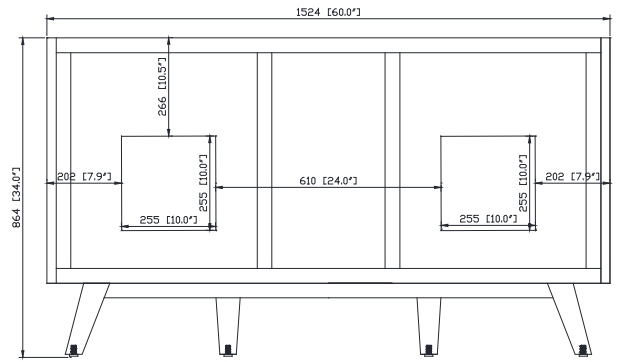

Colors / Couleurs

- Gray Teak finish / Fini teck gris
- Natural Teak finish / Fini teck naturel

Nominal Dimension / Dimension Nominale

- 60W x 21D x 34H inches | 1524 x 534 x 864 mm

Product Diagrams / Diagrammes Produit

Front / Devant

Back / Derrière

Side / Côté

Top / Haut

SUT61BK-R / SUT61CW -R / SUT61GB-R

Features

- Top cutout for dual undermount sinks
- Top pre-drilled for 8" widespread faucet
- 4" backsplash included

Colors / Finishes

- BK - Natural Black Granite
- CW - Natural Carrera White marble
- GB - Natural Galala Beige marble

Nominal Dimension

- 61W x 22D x 1H inches
- 1549 x 560 x 25 mm

Related Items

Sink	CUM20WT-R			
Vanity	BRENTWOOD-V61	BROOKS-V60	HAMILTON-V60	
	LEXINGTON-V60	MADISON-V60	MODERO-V60	THOMPSON-V60

Drain	VC-DRAIN-CP	VC-DRAIN-BN
-------	-------------	-------------

Colors / Finishes

- White

Nominal Dimension

- 20W x 15D x 7.7H inches
- 510 x 381 x 196mm

Product Diagrams

Top

Front