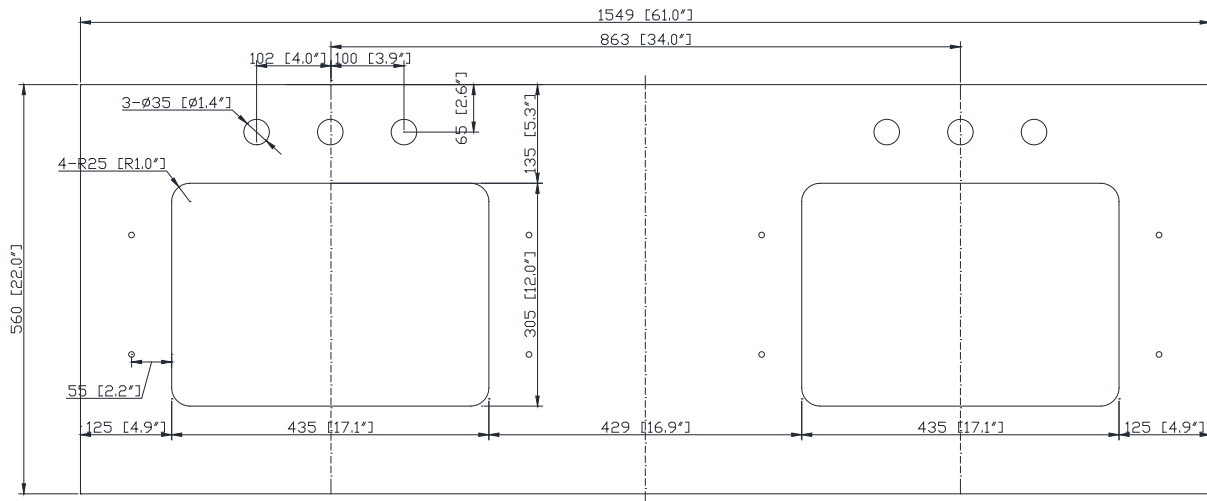

- BK - Natural Black Granite
- CW - Natural Carrera White marble
- GB - Natural Galala Beige marble

Nominal Dimension

- 61W x 22D x 1H inches
- 1549 x 560 x 25 mm

Related Items

Sink	CUM20WT-R			
Vanity	BRENTWOOD-V61	BROOKS-V60	HAMILTON-V60	
	LEXINGTON-V60	MADISON-V60	MODERO-V60	THOMPSON-V60

Product Diagrams

Top

Side

Avanity

CUM20WT-R

Features

- Vitreous China
- Undermount application

Components

Drain	VC-DRAIN-CP	VC-DRAIN-BN
-------	-------------	-------------

Colors / Finishes

- White

Nominal Dimension

- 20W x 15D x 7.7H inches
- 510 x 381 x 196mm

Product Diagrams

Top

Front