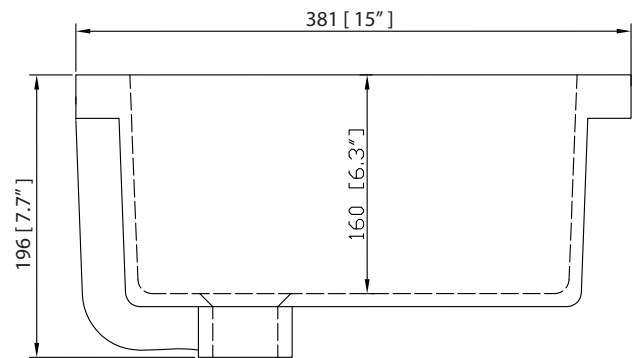

- BK - Natural Black Granite
- CW - Natural Carrera White marble
- GB - Natural Galala Beige marble

Nominal Dimension

- 61W x 22D x 1H inches
- 1549 x 560 x 25 mm

Related Items

Sink	CUM20WT-R			
Vanity	BRENTWOOD-V61	BROOKS-V60	HAMILTON-V60	
	LEXINGTON-V60	MADISON-V60	MODERO-V60	THOMPSON-V60

Drain	VC-DRAIN-CP	VC-DRAIN-BN
-------	-------------	-------------

Colors / Finishes

- White

Nominal Dimension

- 20W x 15D x 7.7H inches
- 510 x 381 x 196mm

Product Diagrams

Top

Front

Side