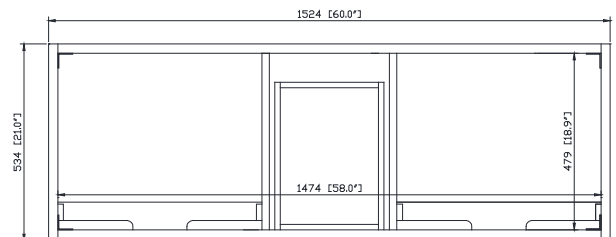

Colors / Couleurs

- Gray Teak finish / Fini teck gris
- Natural Teak finish / Fini teck naturel

Nominal Dimension / Dimension Nominale

- 60W x 21D x 34H inches | 1524 x 534 x 864 mm

Product Diagrams / Diagrammes Produit

Front / Devant

Back / Derrière

Side / Côté

Top / Haut

SUT61BK-R / SUT61CW -R / SUT61GB-R

Features

- Top cutout for dual undermount sinks
- Top pre-drilled for 8" widespread faucet
- 4" backsplash included

Colors / Finishes

- BK - Natural Black Granite
- CW - Natural Carrera White marble
- GB - Natural Galala Beige marble

Nominal Dimension

- 61W x 22D x 1H inches
- 1549 x 560 x 25 mm

Related Items

Sink	CUM20WT-R			
Vanity	BRENTWOOD-V61	BROOKS-V60	HAMILTON-V60	
	LEXINGTON-V60	MADISON-V60	MODERO-V60	THOMPSON-V60

Drain	VC-DRAIN-CP	VC-DRAIN-BN
-------	-------------	-------------

Colors / Finishes

- White

Nominal Dimension

- 20W x 15D x 7.7H inches
- 510 x 381 x 196mm

Product Diagrams

Top

Front