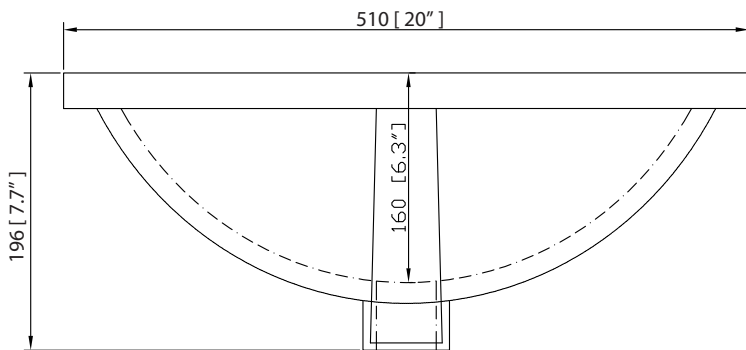

- BK - Natural Black Granite
- CW - Natural Carrera White marble
- GB - Natural Galala Beige marble

Nominal Dimension

- 61W x 22D x 1H inches
- 1549 x 560 x 25 mm

Related Items

Sink	CUM20WT-R			
Vanity	BRENTWOOD-V61	BROOKS-V60	HAMILTON-V60	
	LEXINGTON-V60	MADISON-V60	MODERO-V60	THOMPSON-V60

Product Diagrams

Top

Side

Avanity

CUM20WT-R

Features

- Vitreous China
- Undermount application

Components

Drain	VC-DRAIN-CP	VC-DRAIN-BN
-------	-------------	-------------

Colors / Finishes

- White

Nominal Dimension

- 20W x 15D x 7.7H inches
- 510 x 381 x 196mm

Product Diagrams

Top

Front

Side