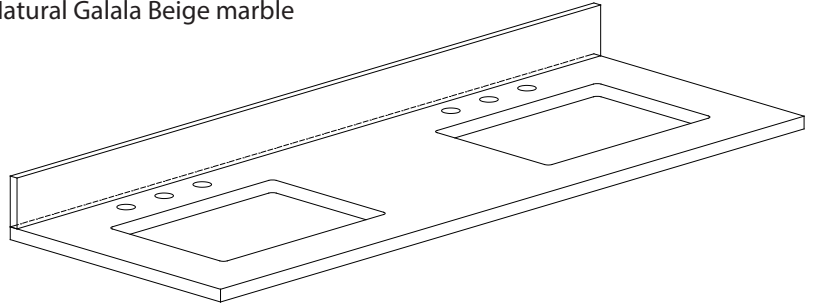

Colors / Couleurs

- Gray Teak finish / Fini teck gris
- Natural Teak finish / Fini teck naturel

Nominal Dimension / Dimension Nominale

- 60W x 21D x 34H inches | 1524 x 534 x 864 mm

Product Diagrams / Diagrammes Produit

Front / Devant

Back / Derrière

Side / Côté

Top / Haut

SUT61BK-R / SUT61CW -R / SUT61GB-R

Features

- Top cutout for dual undermount sinks
- Top pre-drilled for 8" widespread faucet
- 4" backsplash included

Colors / Finishes

- BK - Natural Black Granite
- CW - Natural Carrera White marble
- GB - Natural Galala Beige marble

Nominal Dimension

- 61W x 22D x 1H inches
- 1549 x 560 x 25 mm

Related Items

Sink	CUM20WT-R			
Vanity	BRENTWOOD-V61	BROOKS-V60	HAMILTON-V60	
	LEXINGTON-V60	MADISON-V60	MODERO-V60	THOMPSON-V60

Drain	VC-DRAIN-CP	VC-DRAIN-BN
-------	-------------	-------------

Colors / Finishes

- White

Nominal Dimension

- 20W x 15D x 7.7H inches
- 510 x 381 x 196mm

Product Diagrams

Top

Front