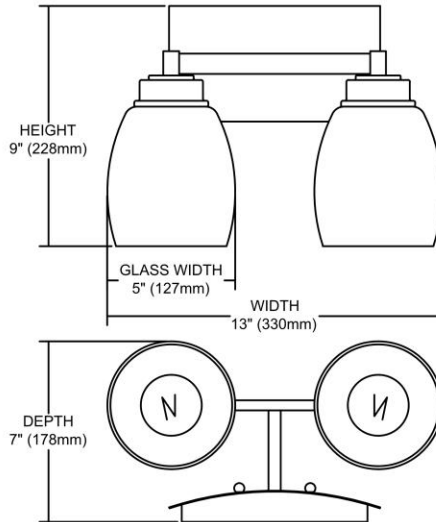

<b>ITEM #:</b>	17101/2
<b>UPC</b>	748119025117
<b>Description</b>	Northport 2-Light Vanity Lamp in Satin Nickel with Opal Glass
<b>Finish</b>	Satin Nickel
<b>Materials</b>	Glass, Metal
<b>Brand</b>	ELK Lighting
<b>Collection</b>	Northport
<b>Category</b>	Indoor Lighting
<b>Type</b>	Vanity Light

ITEM DIMENSIONS				RATINGS & SPECIFICATIONS				
<b>Width</b>	13 inches			<b>Safety Rating</b>	N/A		<b>Certification</b>	N/A
<b>Depth</b>	7 inches			<b>ADA Compliant</b>	N/A		<b>Voltage</b>	N/A
<b>Height</b>	9 inches			BULBS / SOCKETS				
<b>Weight</b>	3 pounds			<b>Quantity</b>	2		<b>Wattage</b>	100 watts
ADDITIONAL DIMENSIONS				<b>Included</b>	No		<b>Type</b>	A19 (E26 Medium Base)
<b>Backplate / Canopy</b>	4.375x8			<b>Other</b>	N/A			
<b>HCWO</b>	N/A			CHAIN / CORD INFORMATION				
<b>Min. Extension</b>	N/A			<b>Chain</b>	N/A		<b>Cord</b>	N/A
<b>Max. Extension</b>	N/A			SHADE / GLASS DETAILS				
OVERALL HEIGHT				<b>Shade/Glass Description</b>	Opal Glass Shades			
<b>Min.</b>	N/A		<b>Max.</b>	N/A				
EXTENSION ROD(S)				<b>Width</b>	5 inches		<b>Height</b>	N/A
N/A				<b>Width at Top</b>	N/A		<b>Width at Bottom</b>	N/A