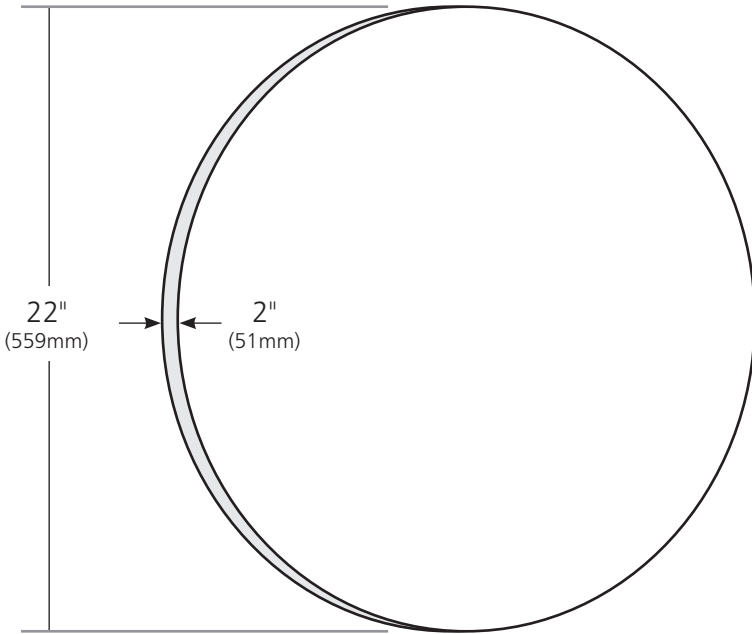

SPECIFICATIONS

SOLACE 22" MIRROR

Renewal Series

MR222- Woven Strand Bamboo Mirror
MSH222- Woven Strand Bamboo Shelf

PRODUCT DETAILS

Solace Mirror

- 22" diameter (559mm)
- FSC* certified Bamboo

Solace Shelf

- 25" x 6.5" OD (635mm x 165mm)
- FSC* certified Bamboo

INSTALLATION

Solace Mirror

- Wall mounted
- French cleat included for easy installation

Solace Shelf

- Wall mounted
- Includes two wall anchors

COORDINATING PRODUCTS

- Shelf and mirror are sold separately

IMPORTANT

Due to the handcrafted nature of this product, it will vary in finish, texture, and other details. Dimensions may vary up to 1/2" (13mm).

* Forest Stewardship Council