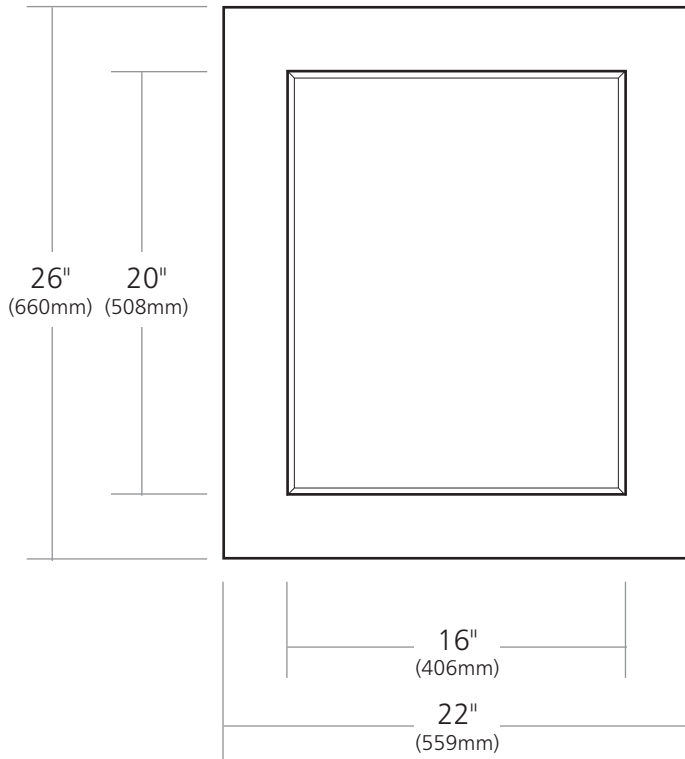

SPECIFICATIONS

SEDONA SMALL MIRROR

CPM62

PRODUCT DETAILS

- 22" x 26" OD (559mm x 660mm)
- Hand hammered recycled copper
- Antique finish
- Beveled glass

INSTALLATION

- Vertical or horizontal
- French cleat included for easy installation

IMPORTANT

Due to the handcrafted nature of this product, it will vary in finish, texture, hammering, and other details. Dimensions may vary up to 1/2" (13mm).