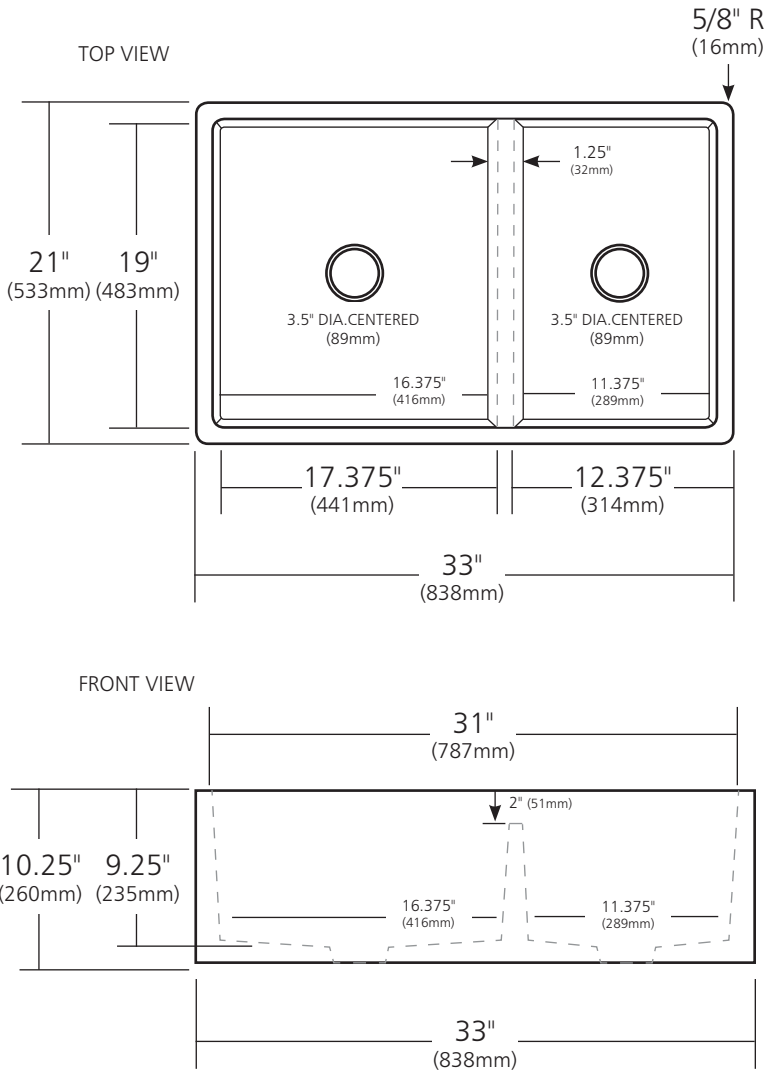

SPECIFICATIONS

FARMHOUSE DOUBLE BOWL

NativeStone® Collection

NSKD3321-A Ash
 NSKD3321-S Slate
 NSKD3321-P Pearl

PRODUCT DETAILS

- 33" x 21" x 10.25" OD (838mm x 533mm x 260mm)
- Lg basin ID: 17.375" x 19" x 9.25" (441mm x 483mm x 235mm)
- Sm basin ID: 12.375" x 19" x 9.25" (314mm x 483mm x 235mm)
- 3.5" (89mm) drain opening
- Handcrafted from sustainable NativeStone®
- Sealed with impermeable nano sealer

INSTALLATION

- Undermount
- Apron-front or concealed apron

COORDINATING PRODUCTS

- Drains: DR320 or DR340
- Bottom Grid: GR1710 & GR1715
- NativeStone Sealer®

STANDARDS COMPLIANCE

- UPC/cUPC compliant

IMPORTANT

Do NOT use tape or other adhesives on NativeStone® as it may remove the sealer.

Due to the handcrafted nature of this product, it will vary in finish, texture, and other details. Dimensions may vary up to .5" (13mm). We strongly recommend waiting for the actual product before making any installation cuts.