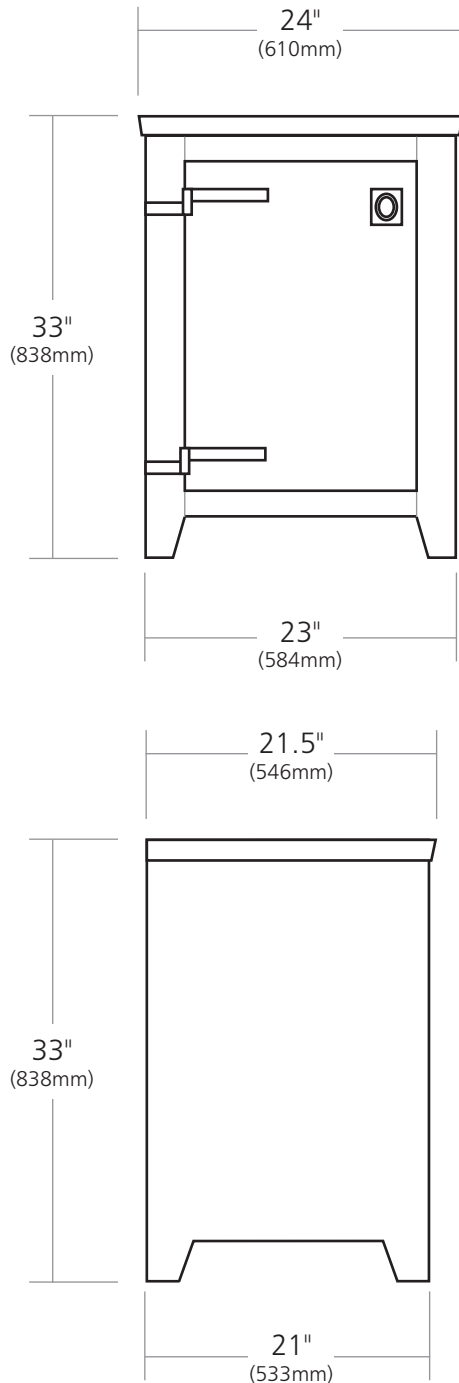

SPECIFICATIONS

24" AMERICANA VANITY

Americana Collection

- VNB241 - Chestnut
- VNB240 - Whitewash
- VNB248 - Anvil
- VNB249 - Driftwood

PRODUCT DETAILS

- 24"w x 21.5"d x 33"h (610mm x 546mm x 838mm)
- Handcrafted by American artisans from reclaimed wood
- Hand forged iron hinges and pull
- Solid wood back
- Hand rubbed finish

SPECIFICATIONS

PALOMA

CPS259- Antique
CPS559- Brushed Nickel

PRODUCT DETAILS

- 13.75" x 6" OD (349mm x 152mm)
- 12" x 5.5" ID (305mm x 140mm)
- Hand hammered 16 gauge recycled copper
- 1.5" (38mm) drain opening
- Dimensions are not exact and may vary $\pm 1/2"$ (13mm)

IMPORTANT

Due to the handcrafted nature of this product, it will vary in finish, texture, hammering, and other details. Dimensions may vary up to 1/2" (13mm). We strongly recommend waiting for the actual product before making any installation cuts.

- Fits 1.5" (38mm) drain opening
- Provides for superior water flow while elegantly covering entire drain area of basin
- Dome does not seal water in bowl; it is designed for basins without overflows
- Maximum threading for easy installation
- All exposed parts are plated
- Overall length when assembled is 9.75" (248mm)
- UPC/cUPC compliant