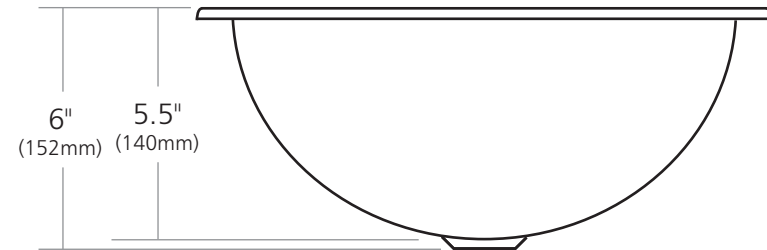

SPECIFICATIONS

24" AMERICANA VANITY

Americana Collection

- VNB241 - Chestnut
- VNB240 - Whitewash
- VNB248 - Anvil
- VNB249 - Driftwood

PRODUCT DETAILS

- 24"w x 21.5"d x 33"h (610mm x 546mm x 838mm)
- Handcrafted by American artisans from reclaimed wood
- Hand forged iron hinges and pull
- Solid wood back
- Hand rubbed finish

SPECIFICATIONS

PALOMA

CPS259- Antique
CPS559- Brushed Nickel

PRODUCT DETAILS

- 13.75" x 6" OD (349mm x 152mm)
- 12" x 5.5" ID (305mm x 140mm)
- Hand hammered 16 gauge recycled copper
- 1.5" (38mm) drain opening
- Dimensions are not exact and may vary $\pm 1/2"$ (13mm)

IMPORTANT

Due to the handcrafted nature of this product, it will vary in finish, texture, hammering, and other details. Dimensions may vary up to 1/2" (13mm). We strongly recommend waiting for the actual product before making any installation cuts.

- Fits 1.5" (38mm) drain opening
- Provides for superior water flow while elegantly covering entire drain area of basin
- Dome does not seal water in bowl; it is designed for basins without overflows
- Maximum threading for easy installation
- All exposed parts are plated
- Overall length when assembled is 9.75" (248mm)
- UPC/cUPC compliant