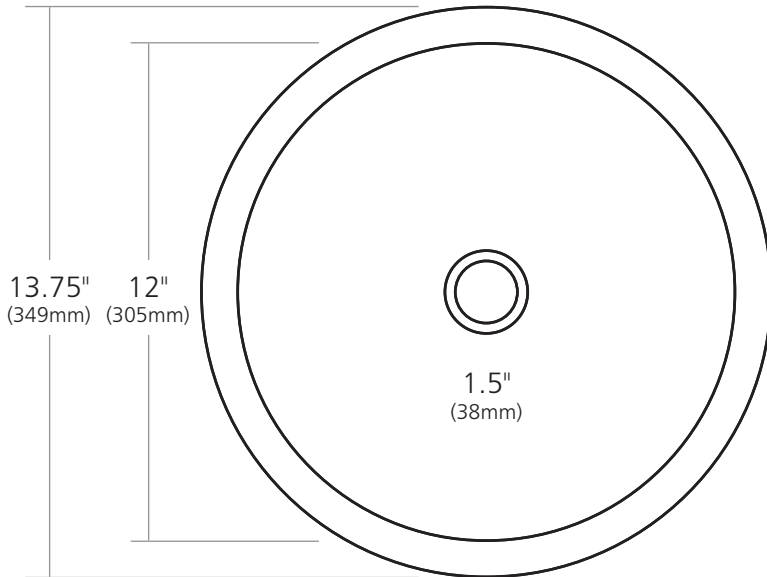

SPECIFICATIONS

24" AMERICANA VANITY

Americana Collection

- VNB241 - Chestnut
- VNB240 - Whitewash
- VNB248 - Anvil
- VNB249 - Driftwood

PRODUCT DETAILS

- 24"w x 21.5"d x 33"h (610mm x 546mm x 838mm)
- Handcrafted by American artisans from reclaimed wood
- Hand forged iron hinges and pull
- Solid wood back
- Hand rubbed finish

SPECIFICATIONS

PALOMA

CPS259- Antique
CPS559- Brushed Nickel

PRODUCT DETAILS

- 13.75" x 6" OD (349mm x 152mm)
- 12" x 5.5" ID (305mm x 140mm)
- Hand hammered 16 gauge recycled copper
- 1.5" (38mm) drain opening
- Dimensions are not exact and may vary $\pm 1/2"$ (13mm)

- Fits 1.5" (38mm) drain opening
- Provides for superior water flow while elegantly covering entire drain area of basin
- Dome does not seal water in bowl; it is designed for basins without overflows
- Maximum threading for easy installation
- All exposed parts are plated
- Overall length when assembled is 9.75" (248mm)
- UPC/cUPC compliant

COORDINATING PRODUCTS

- Lavatory basin with 1.5" (38mm) drain opening