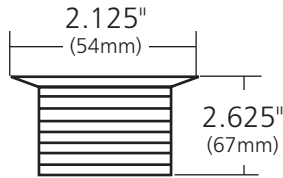

SPECIFICATIONS

1.5" DOME DRAIN

Lavatory

- DR120-BN Brushed Nickel
- DR120-CH Chrome
- DR120-ORB Oil Rubbed Bronze
- DR120-PC Polished Copper
- DR120-PN Polished Nickel
- DR120-WC Weathered Copper

PRODUCT DETAILS

- Fits 1.5" (38mm) drain opening
- Provides for superior water flow while elegantly covering entire drain area of basin
- Dome does not seal water in bowl; it is designed for basins without overflows
- Maximum threading for easy installation
- All exposed parts are plated
- Overall length when assembled is 9.75" (248mm)
- UPC/cUPC compliant

COORDINATING PRODUCTS

- Lavatory basin with 1.5" (38mm) drain opening