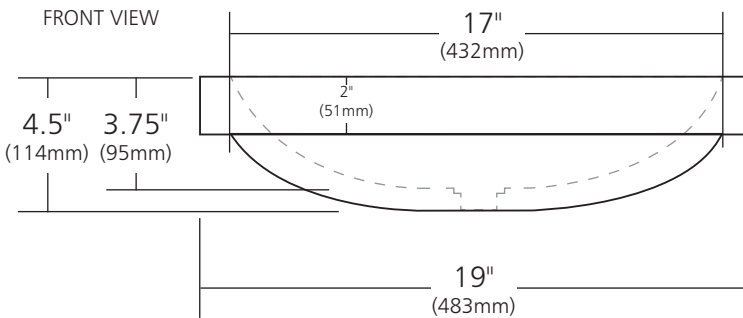

SPECIFICATIONS

24" CUZCO VANITY

Cuzco Collection

VNR242 Antique
 VNR245 Brushed Nickel
 VNR246 Carrara

PRODUCT DETAILS

- 24"w x 21.5"d x 32"h (610mm x 546mm x 813mm)
- Handcrafted, powder-coated steel frame with hand-hammered recycled copper or Carrara marble panels

IMPORTANT

Due to the handcrafted nature of this product, it will vary in finish, texture, and other details. Dimensions may vary up to 1/2" (13mm).

SPECIFICATIONS

TOLOSA

NativeStone® Collection

TOP VIEW

NSL1916-A Ash
NSL1916-S Slate
NSL1916-P Pearl

PRODUCT DETAILS

- 19" x 16" x 4.5" OD (483mm x 406mm x 114mm)
- 17" x 14" x 3.75" ID (432mm x 356mm x 95mm)
- 1.5" (38mm) drain opening
- Handcrafted from sustainable NativeStone®
- Sealed with impermeable nano sealer

COORDINATING PRODUCTS

- Lavatory basin with 1.5" (38mm) drain opening