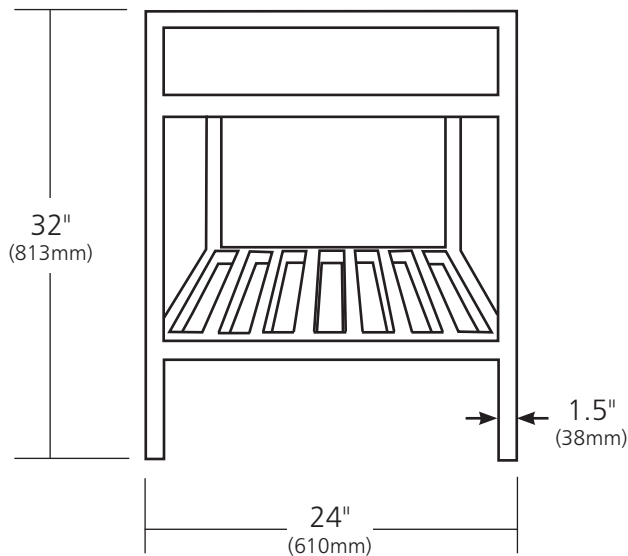

SPECIFICATIONS

24" CUZCO VANITY

Cuzco Collection

VNR242 Antique
 VNR245 Brushed Nickel
 VNR246 Carrara

PRODUCT DETAILS

- 24"w x 21.5"d x 32"h (610mm x 546mm x 813mm)
- Handcrafted, powder-coated steel frame with hand-hammered recycled copper or Carrara marble panels

PRODUCT DETAILS

- 19" x 16" x 4.5" OD (483mm x 406mm x 114mm)
- 17" x 14" x 3.75" ID (432mm x 356mm x 95mm)
- 1.5" (38mm) drain opening
- Handcrafted from sustainable NativeStone®
- Sealed with impermeable nano sealer

SPECIFICATIONS

1.5" PUSH TO SEAL DOME DRAIN

Lavatory

- DR130-BN Brushed Nickel
- DR130-CH Chrome
- DR130-ORB Oil Rubbed Bronze
- DR130-PN Polished Nickel
- DR130-WC Weathered Copper

PRODUCT DETAILS

- Fits 1.5" (38mm) drain opening
- Easy operation – push to seal and simply push again to release
- Compression seal closes drain completely for excellent performance
- Elegantly covers entire drain area of basin while also providing for superior water flow
- Maximum threading for easy installation
- All exposed parts are plated
- Overall length when assembled is 9.25" (235mm)
- UPC/cUPC compliant

COORDINATING PRODUCTS

- Lavatory basin with 1.5" (38mm) drain opening