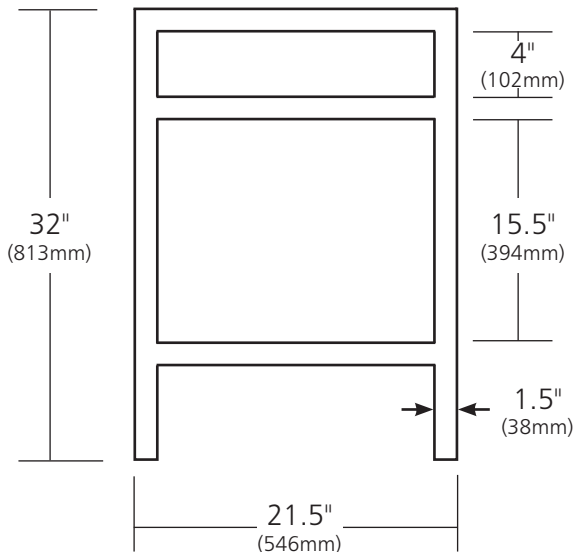

SPECIFICATIONS

24" CUZCO VANITY

Cuzco Collection

VNR242 Antique
 VNR245 Brushed Nickel
 VNR246 Carrara

PRODUCT DETAILS

- 24"w x 21.5"d x 32"h (610mm x 546mm x 813mm)
- Handcrafted, powder-coated steel frame with hand-hammered recycled copper or Carrara marble panels

IMPORTANT

Due to the handcrafted nature of this product, it will vary in finish, texture, and other details. Dimensions may vary up to 1/2" (13mm).

SPECIFICATIONS

TOLOSA

NativeStone® Collection

TOP VIEW

NSL1916-A Ash
NSL1916-S Slate
NSL1916-P Pearl

PRODUCT DETAILS

- 19" x 16" x 4.5" OD (483mm x 406mm x 114mm)
- 17" x 14" x 3.75" ID (432mm x 356mm x 95mm)
- 1.5" (38mm) drain opening
- Handcrafted from sustainable NativeStone®
- Sealed with impermeable nano sealer

COORDINATING PRODUCTS

- Lavatory basin with 1.5" (38mm) drain opening