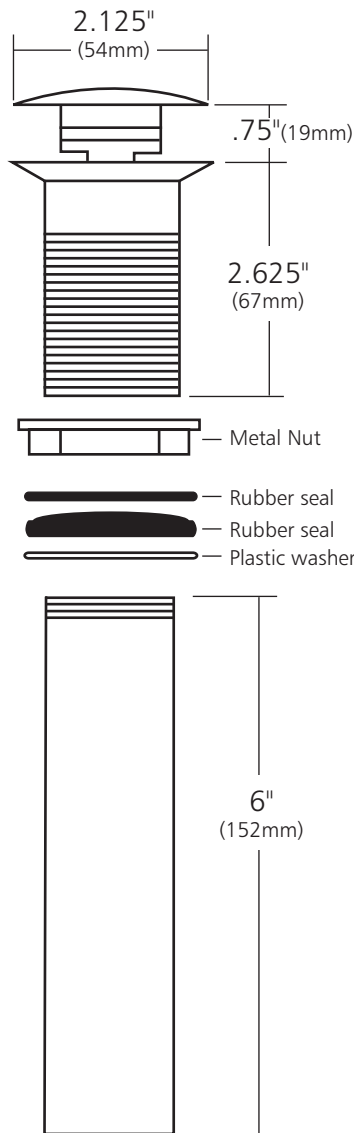

SPECIFICATIONS

24" CUZCO VANITY

Cuzco Collection

VNR242 Antique
 VNR245 Brushed Nickel
 VNR246 Carrara

PRODUCT DETAILS

- 24"w x 21.5"d x 32"h (610mm x 546mm x 813mm)
- Handcrafted, powder-coated steel frame with hand-hammered recycled copper or Carrara marble panels

IMPORTANT

Due to the handcrafted nature of this product, it will vary in finish, texture, and other details. Dimensions may vary up to 1/2" (13mm).

SPECIFICATIONS

TOLOSA

NativeStone® Collection

TOP VIEW

NSL1916-A Ash
NSL1916-S Slate
NSL1916-P Pearl

PRODUCT DETAILS

- 19" x 16" x 4.5" OD (483mm x 406mm x 114mm)
- 17" x 14" x 3.75" ID (432mm x 356mm x 95mm)
- 1.5" (38mm) drain opening
- Handcrafted from sustainable NativeStone®
- Sealed with impermeable nano sealer

SPECIFICATIONS

1.5" PUSH TO SEAL DOME DRAIN

Lavatory

- DR130-BN Brushed Nickel
- DR130-CH Chrome
- DR130-ORB Oil Rubbed Bronze
- DR130-PN Polished Nickel
- DR130-WC Weathered Copper

PRODUCT DETAILS

- Fits 1.5" (38mm) drain opening
- Easy operation – push to seal and simply push again to release
- Compression seal closes drain completely for excellent performance
- Elegantly covers entire drain area of basin while also providing for superior water flow
- Maximum threading for easy installation
- All exposed parts are plated
- Overall length when assembled is 9.25" (235mm)
- UPC/cUPC compliant