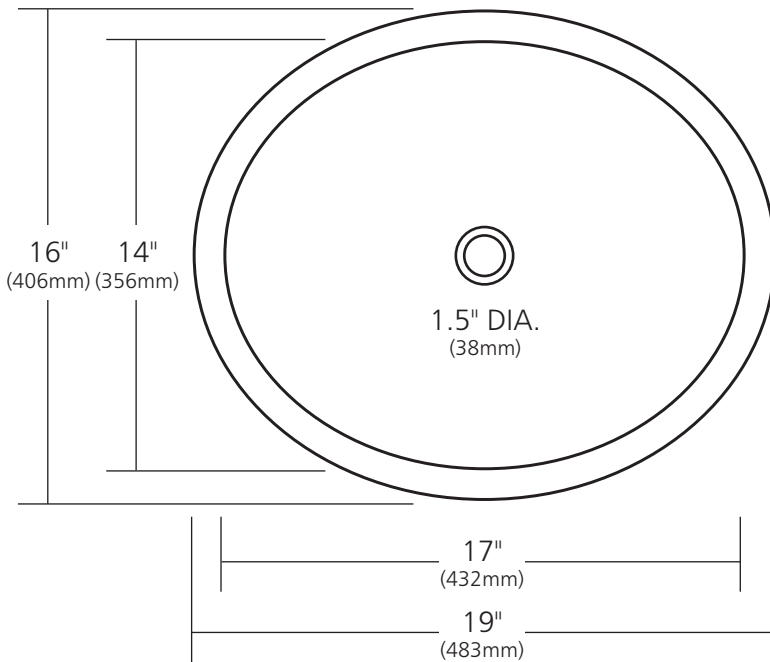

SPECIFICATIONS

24" CUZCO VANITY

Cuzco Collection

VNR242 Antique
 VNR245 Brushed Nickel
 VNR246 Carrara

PRODUCT DETAILS

- 24"w x 21.5"d x 32"h (610mm x 546mm x 813mm)
- Handcrafted, powder-coated steel frame with hand-hammered recycled copper or Carrara marble panels

IMPORTANT

Due to the handcrafted nature of this product, it will vary in finish, texture, and other details. Dimensions may vary up to 1/2" (13mm).

SPECIFICATIONS

TOLOSA

NativeStone® Collection

TOP VIEW

NSL1916-A Ash
NSL1916-S Slate
NSL1916-P Pearl

PRODUCT DETAILS

- 19" x 16" x 4.5" OD (483mm x 406mm x 114mm)
- 17" x 14" x 3.75" ID (432mm x 356mm x 95mm)
- 1.5" (38mm) drain opening
- Handcrafted from sustainable NativeStone®
- Sealed with impermeable nano sealer

COORDINATING PRODUCTS

- Lavatory basin with 1.5" (38mm) drain opening