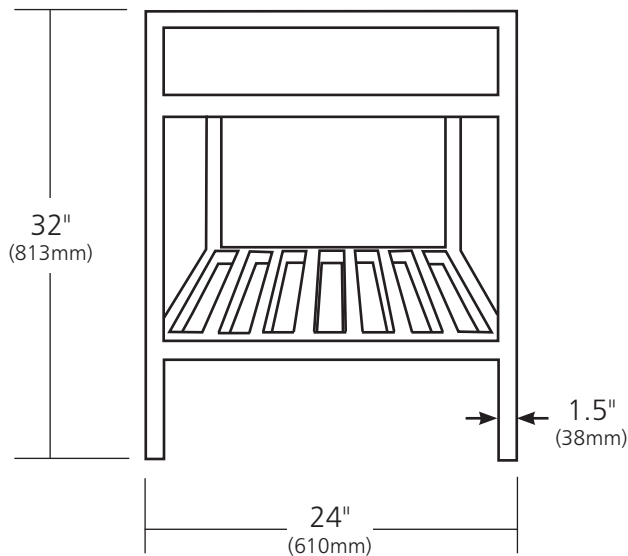

SPECIFICATIONS

24" CUZCO VANITY

Cuzco Collection

VNR242 Antique
VNR245 Brushed Nickel
VNR246 Carrara

PRODUCT DETAILS

- 24"w x 21.5"d x 32"h (610mm x 546mm x 813mm)
- Handcrafted, powder-coated steel frame with hand-hammered recycled copper or Carrara marble panels

PRODUCT DETAILS

- 19" x 16" x 4.5" OD (483mm x 406mm x 114mm)
- 17" x 14" x 3.75" ID (432mm x 356mm x 95mm)
- 1.5" (38mm) drain opening
- Handcrafted from sustainable NativeStone®
- Sealed with impermeable nano sealer

SPECIFICATIONS

1.5" PUSH TO SEAL DOME DRAIN

Lavatory

- DR130-BN Brushed Nickel
- DR130-CH Chrome
- DR130-ORB Oil Rubbed Bronze
- DR130-PN Polished Nickel
- DR130-WC Weathered Copper

PRODUCT DETAILS

- Fits 1.5" (38mm) drain opening
- Easy operation – push to seal and simply push again to release
- Compression seal closes drain completely for excellent performance
- Elegantly covers entire drain area of basin while also providing for superior water flow
- Maximum threading for easy installation
- All exposed parts are plated
- Overall length when assembled is 9.25" (235mm)
- UPC/cUPC compliant

COORDINATING PRODUCTS

- Lavatory basin with 1.5" (38mm) drain opening