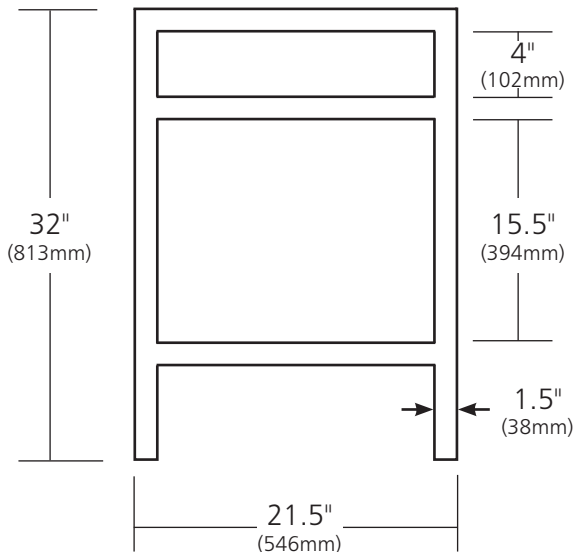

SPECIFICATIONS

24" CUZCO VANITY

Cuzco Collection

VNR242 Antique
VNR245 Brushed Nickel
VNR246 Carrara

PRODUCT DETAILS

- 24"w x 21.5"d x 32"h (610mm x 546mm x 813mm)
- Handcrafted, powder-coated steel frame with hand-hammered recycled copper or Carrara marble panels

IMPORTANT

Due to the handcrafted nature of this product, it will vary in finish, texture, and other details. Dimensions may vary up to 1/2" (13mm).

SPECIFICATIONS

TOLOSA

NativeStone® Collection

TOP VIEW

NSL1916-A Ash
NSL1916-S Slate
NSL1916-P Pearl

PRODUCT DETAILS

- 19" x 16" x 4.5" OD (483mm x 406mm x 114mm)
- 17" x 14" x 3.75" ID (432mm x 356mm x 95mm)
- 1.5" (38mm) drain opening
- Handcrafted from sustainable NativeStone®
- Sealed with impermeable nano sealer

COORDINATING PRODUCTS

- Lavatory basin with 1.5" (38mm) drain opening