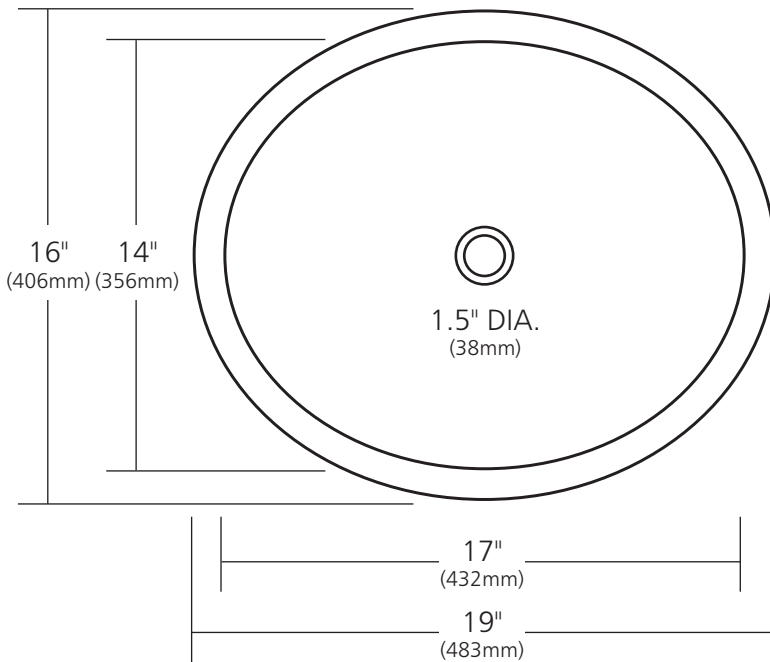

SPECIFICATIONS

24" CUZCO VANITY

Cuzco Collection

VNR242 Antique
VNR245 Brushed Nickel
VNR246 Carrara

PRODUCT DETAILS

- 24"w x 21.5"d x 32"h (610mm x 546mm x 813mm)
- Handcrafted, powder-coated steel frame with hand-hammered recycled copper or Carrara marble panels

IMPORTANT

Due to the handcrafted nature of this product, it will vary in finish, texture, and other details. Dimensions may vary up to 1/2" (13mm).

SPECIFICATIONS

TOLOSA

NativeStone® Collection

TOP VIEW

NSL1916-A Ash
NSL1916-S Slate
NSL1916-P Pearl

PRODUCT DETAILS

- 19" x 16" x 4.5" OD (483mm x 406mm x 114mm)
- 17" x 14" x 3.75" ID (432mm x 356mm x 95mm)
- 1.5" (38mm) drain opening
- Handcrafted from sustainable NativeStone®
- Sealed with impermeable nano sealer

COORDINATING PRODUCTS

- Lavatory basin with 1.5" (38mm) drain opening