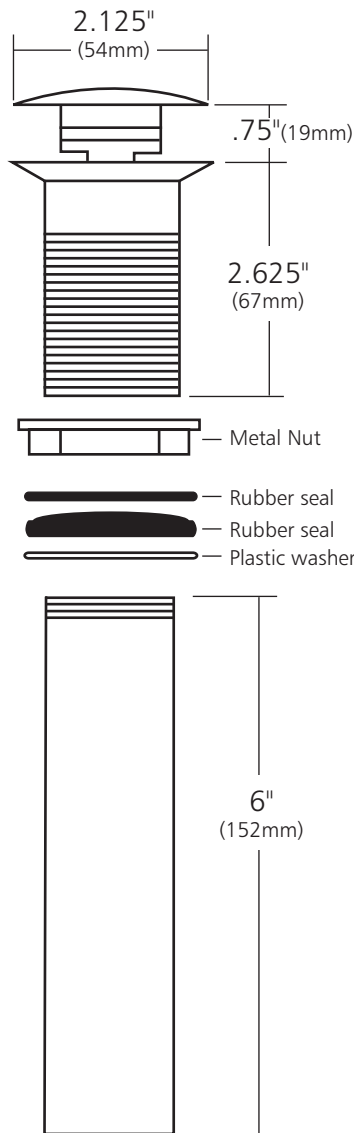

SPECIFICATIONS

24" CUZCO VANITY

Cuzco Collection

VNR242 Antique
VNR245 Brushed Nickel
VNR246 Carrara

PRODUCT DETAILS

- 24"w x 21.5"d x 32"h (610mm x 546mm x 813mm)
- Handcrafted, powder-coated steel frame with hand-hammered recycled copper or Carrara marble panels

IMPORTANT

Due to the handcrafted nature of this product, it will vary in finish, texture, and other details. Dimensions may vary up to 1/2" (13mm).

SPECIFICATIONS

TOLOSA

NativeStone® Collection

TOP VIEW

NSL1916-A Ash
NSL1916-S Slate
NSL1916-P Pearl

PRODUCT DETAILS

- 19" x 16" x 4.5" OD (483mm x 406mm x 114mm)
- 17" x 14" x 3.75" ID (432mm x 356mm x 95mm)
- 1.5" (38mm) drain opening
- Handcrafted from sustainable NativeStone®
- Sealed with impermeable nano sealer

SPECIFICATIONS

1.5" PUSH TO SEAL DOME DRAIN

Lavatory

- DR130-BN Brushed Nickel
- DR130-CH Chrome
- DR130-ORB Oil Rubbed Bronze
- DR130-PN Polished Nickel
- DR130-WC Weathered Copper

PRODUCT DETAILS

- Fits 1.5" (38mm) drain opening
- Easy operation – push to seal and simply push again to release
- Compression seal closes drain completely for excellent performance
- Elegantly covers entire drain area of basin while also providing for superior water flow
- Maximum threading for easy installation
- All exposed parts are plated
- Overall length when assembled is 9.25" (235mm)
- UPC/cUPC compliant