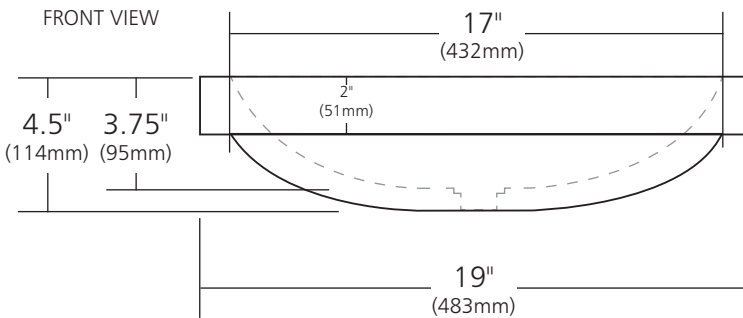

SPECIFICATIONS

24" CUZCO VANITY

Cuzco Collection

VNR242 Antique
VNR245 Brushed Nickel
VNR246 Carrara

PRODUCT DETAILS

- 24"w x 21.5"d x 32"h (610mm x 546mm x 813mm)
- Handcrafted, powder-coated steel frame with hand-hammered recycled copper or Carrara marble panels

IMPORTANT

Due to the handcrafted nature of this product, it will vary in finish, texture, and other details. Dimensions may vary up to 1/2" (13mm).

SPECIFICATIONS

TOLOSA

NativeStone® Collection

TOP VIEW

NSL1916-A Ash
NSL1916-S Slate
NSL1916-P Pearl

PRODUCT DETAILS

- 19" x 16" x 4.5" OD (483mm x 406mm x 114mm)
- 17" x 14" x 3.75" ID (432mm x 356mm x 95mm)
- 1.5" (38mm) drain opening
- Handcrafted from sustainable NativeStone®
- Sealed with impermeable nano sealer

COORDINATING PRODUCTS

- Lavatory basin with 1.5" (38mm) drain opening