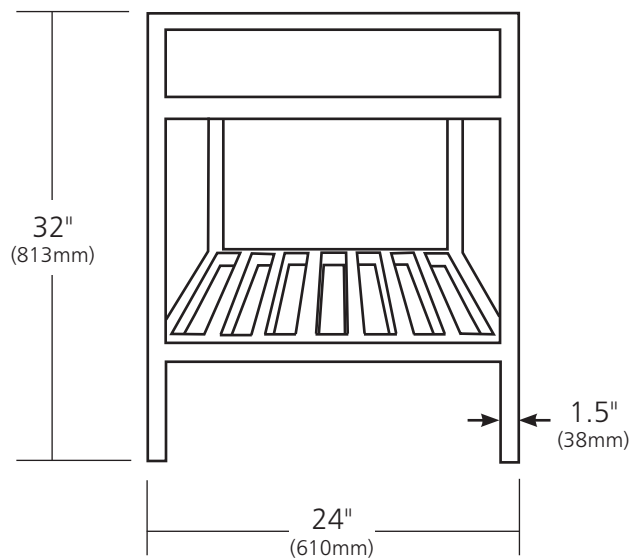

SPECIFICATIONS

24" CUZCO VANITY

Cuzco Collection

VNR242 Antique
VNR245 Brushed Nickel
VNR246 Carrara

PRODUCT DETAILS

- 24"w x 21.5"d x 32"h (610mm x 546mm x 813mm)
- Handcrafted, powder-coated steel frame with hand-hammered recycled copper or Carrara marble panels

IMPORTANT

Due to the handcrafted nature of this product, it will vary in finish, texture, and other details. Dimensions may vary up to 1/2" (13mm).

SPECIFICATIONS

HANA

CPS242- Antique
CPS542- Brushed Nickel

PRODUCT DETAILS

- 20" x 13" x 5" OD (508mm x 330mm x 127mm)
- 16" x 11" x 4.5" ID (406mm x 279mm x 114mm)
- Hand hammered 16 gauge recycled copper
- 1.5" (38mm) drain opening
- Dimensions are not exact and may vary $\pm 1/2"$ (13mm)

- Fits 1.5" (38mm) drain opening
- Provides for superior water flow while elegantly covering entire drain area of basin
- Dome does not seal water in bowl; it is designed for basins without overflows
- Maximum threading for easy installation
- All exposed parts are plated
- Overall length when assembled is 9.75" (248mm)
- UPC/cUPC compliant