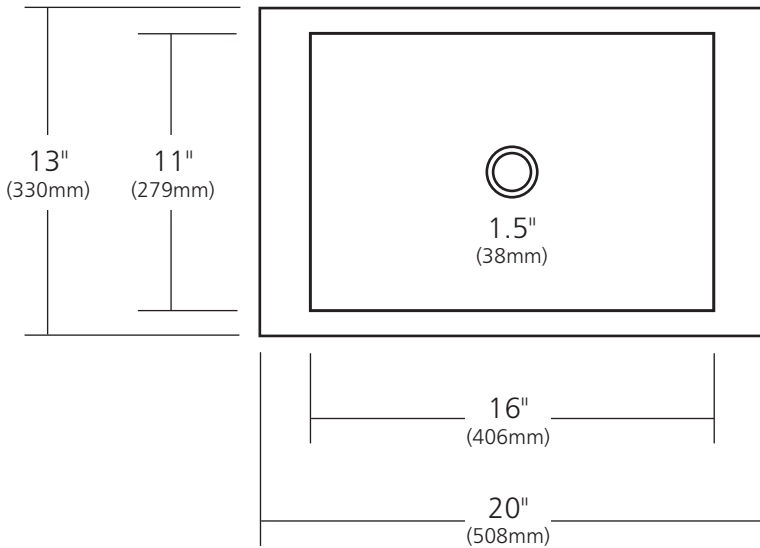

SPECIFICATIONS

HANA

CPS242- Antique
CPS542- Brushed Nickel

PRODUCT DETAILS

- 20" x 13" x 5" OD (508mm x 330mm x 127mm)
- 16" x 11" x 4.5" ID (406mm x 279mm x 114mm)
- Hand hammered 16 gauge recycled copper
- 1.5" (38mm) drain opening
- Dimensions are not exact and may vary $\pm 1/2"$ (13mm)

*This product may be customized.
See nativetrails.net/customization for details.*

INSTALLATION

- Drop-in

COORDINATING PRODUCTS

- Drains: DR120, DR150 or DR160

STANDARDS COMPLIANCE

- UPC/cUPC compliant
- **ADA** COMPLIANT

IMPORTANT

Due to the handcrafted nature of this product, it will vary in finish, texture, hammering, and other details. Dimensions may vary up to 1/2" (13mm). We strongly recommend waiting for the actual product before making any installation cuts.