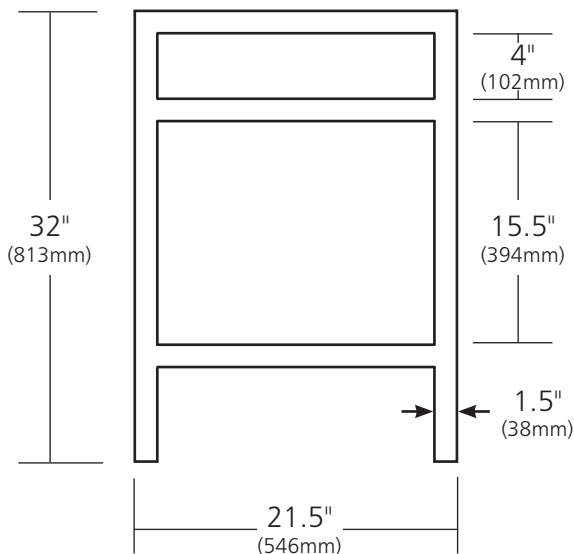

SPECIFICATIONS

24" CUZCO VANITY

Cuzco Collection

VNR242 Antique
VNR245 Brushed Nickel
VNR246 Carrara

PRODUCT DETAILS

- 24"w x 21.5"d x 32"h (610mm x 546mm x 813mm)
- Handcrafted, powder-coated steel frame with hand-hammered recycled copper or Carrara marble panels

PRODUCT DETAILS

- 20" x 13" x 5" OD (508mm x 330mm x 127mm)
- 16" x 11" x 4.5" ID (406mm x 279mm x 114mm)
- Hand hammered 16 gauge recycled copper
- 1.5" (38mm) drain opening
- Dimensions are not exact and may vary $\pm 1/2"$ (13mm)

IMPORTANT

Due to the handcrafted nature of this product, it will vary in finish, texture, hammering, and other details. Dimensions may vary up to 1/2" (13mm). We strongly recommend waiting for the actual product before making any installation cuts.

- Fits 1.5" (38mm) drain opening
- Provides for superior water flow while elegantly covering entire drain area of basin
- Dome does not seal water in bowl; it is designed for basins without overflows
- Maximum threading for easy installation
- All exposed parts are plated
- Overall length when assembled is 9.75" (248mm)
- UPC/cUPC compliant