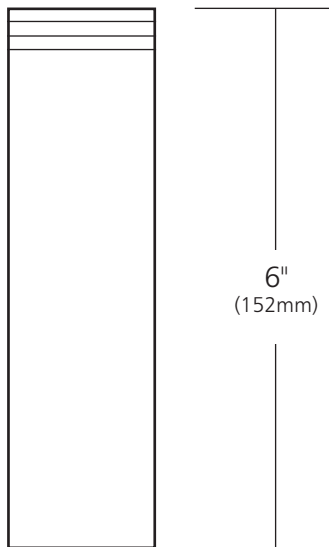

IMPORTANT

Due to the handcrafted nature of this product, it will vary in finish, texture, and other details. Dimensions may vary up to 1/2" (13mm).

SPECIFICATIONS

ECLIPSE

CPS253 - Antique
 CPS553 - Brushed Nickel

PRODUCT DETAILS

- 20" x 13" x 5.5" OD (508mm x 330mm x 140mm)
- 15.25" x 11" x 5" ID (387mm x 279mm x 127mm)
- Hand hammered 16 gauge recycled copper
- 1.5" (38mm) drain opening
- Dimensions are not exact and may vary $\pm 1/2"$ (13mm)

IMPORTANT

Due to the handcrafted nature of this product, it will vary in finish, texture, hammering, and other details. Dimensions may vary up to 1/2" (13mm). We strongly recommend waiting for the actual product before making any installation cuts.

SPECIFICATIONS

1.5" TEARDROP DRAIN

Lavatory

- DR150-BN Brushed Nickel
- DR150-CH Chrome
- DR150-ORB Oil Rubbed Bronze
- DR150-PN Polished Nickel
- DR150-WC Weathered Copper

PRODUCT DETAILS

- Fits 1.5" (38mm) drain opening
- 9-hole lavatory drain provides superior water flow
- Maximum threading for easy installation
- All exposed parts are plated
- Overall length when assembled is 8.25" (210mm)
- Designed for lavatory sinks without overflows
- UPC/cUPC compliant