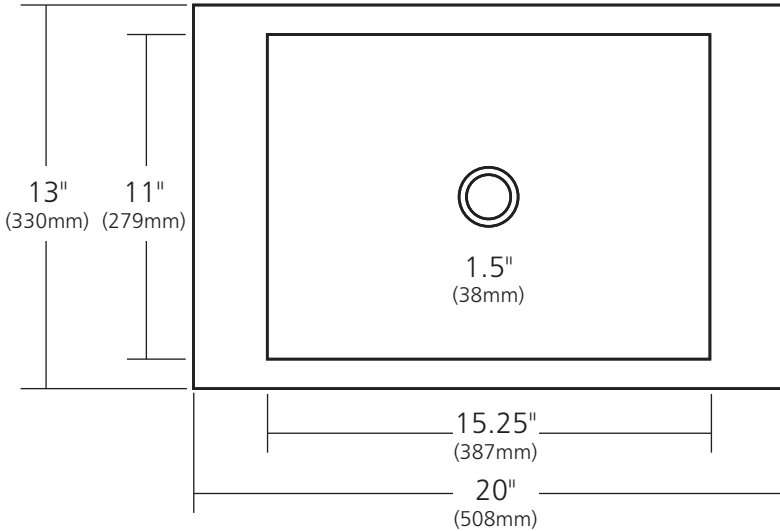

SPECIFICATIONS

24" CUZCO VANITY

Cuzco Collection

VNR242 Antique
VNR245 Brushed Nickel
VNR246 Carrara

PRODUCT DETAILS

- 24"w x 21.5"d x 32"h (610mm x 546mm x 813mm)
- Handcrafted, powder-coated steel frame with hand-hammered recycled copper or Carrara marble panels

IMPORTANT

Due to the handcrafted nature of this product, it will vary in finish, texture, and other details. Dimensions may vary up to 1/2" (13mm).

SPECIFICATIONS

ECLIPSE

CPS253 - Antique
 CPS553 - Brushed Nickel

PRODUCT DETAILS

- 20" x 13" x 5.5" OD (508mm x 330mm x 140mm)
- 15.25" x 11" x 5" ID (387mm x 279mm x 127mm)
- Hand hammered 16 gauge recycled copper
- 1.5" (38mm) drain opening
- Dimensions are not exact and may vary $\pm 1/2"$ (13mm)

SPECIFICATIONS

1.5" TEARDROP DRAIN

Lavatory

- DR150-BN Brushed Nickel
- DR150-CH Chrome
- DR150-ORB Oil Rubbed Bronze
- DR150-PN Polished Nickel
- DR150-WC Weathered Copper

PRODUCT DETAILS

- Fits 1.5" (38mm) drain opening
- 9-hole lavatory drain provides superior water flow
- Maximum threading for easy installation
- All exposed parts are plated
- Overall length when assembled is 8.25" (210mm)
- Designed for lavatory sinks without overflows
- UPC/cUPC compliant