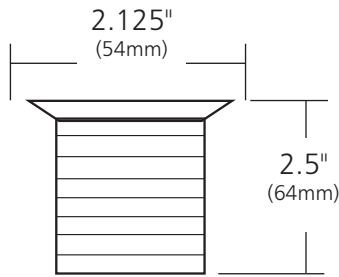

IMPORTANT

Due to the handcrafted nature of this product, it will vary in finish, texture, and other details. Dimensions may vary up to 1/2" (13mm).

SPECIFICATIONS

ECLIPSE

CPS253 - Antique
 CPS553 - Brushed Nickel

PRODUCT DETAILS

- 20" x 13" x 5.5" OD (508mm x 330mm x 140mm)
- 15.25" x 11" x 5" ID (387mm x 279mm x 127mm)
- Hand hammered 16 gauge recycled copper
- 1.5" (38mm) drain opening
- Dimensions are not exact and may vary $\pm 1/2"$ (13mm)

IMPORTANT

Due to the handcrafted nature of this product, it will vary in finish, texture, hammering, and other details. Dimensions may vary up to 1/2" (13mm). We strongly recommend waiting for the actual product before making any installation cuts.

SPECIFICATIONS

1.5" TEARDROP DRAIN

Lavatory

- DR150-BN Brushed Nickel
- DR150-CH Chrome
- DR150-ORB Oil Rubbed Bronze
- DR150-PN Polished Nickel
- DR150-WC Weathered Copper

PRODUCT DETAILS

- Fits 1.5" (38mm) drain opening
- 9-hole lavatory drain provides superior water flow
- Maximum threading for easy installation
- All exposed parts are plated
- Overall length when assembled is 8.25" (210mm)
- Designed for lavatory sinks without overflows
- UPC/cUPC compliant