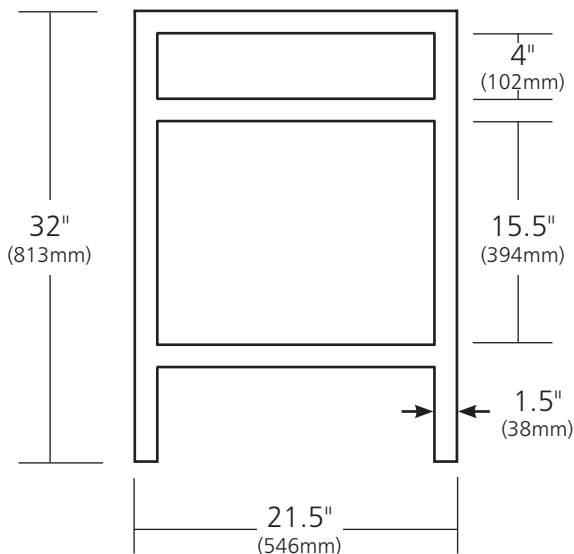

SPECIFICATIONS

24" CUZCO VANITY

Cuzco Collection

VNR242 Antique
VNR245 Brushed Nickel
VNR246 Carrara

PRODUCT DETAILS

- 24"w x 21.5"d x 32"h (610mm x 546mm x 813mm)
- Handcrafted, powder-coated steel frame with hand-hammered recycled copper or Carrara marble panels

PRODUCT DETAILS

- 20" x 13" x 5.5" OD (508mm x 330mm x 140mm)
- 15.25" x 11" x 5" ID (387mm x 279mm x 127mm)
- Hand hammered 16 gauge recycled copper
- 1.5" (38mm) drain opening
- Dimensions are not exact and may vary $\pm 1/2"$ (13mm)

IMPORTANT

Due to the handcrafted nature of this product, it will vary in finish, texture, hammering, and other details. Dimensions may vary up to 1/2" (13mm). We strongly recommend waiting for the actual product before making any installation cuts.

SPECIFICATIONS

1.5" TEARDROP DRAIN

Lavatory

- DR150-BN Brushed Nickel
- DR150-CH Chrome
- DR150-ORB Oil Rubbed Bronze
- DR150-PN Polished Nickel
- DR150-WC Weathered Copper

PRODUCT DETAILS

- Fits 1.5" (38mm) drain opening
- 9-hole lavatory drain provides superior water flow
- Maximum threading for easy installation
- All exposed parts are plated
- Overall length when assembled is 8.25" (210mm)
- Designed for lavatory sinks without overflows
- UPC/cUPC compliant