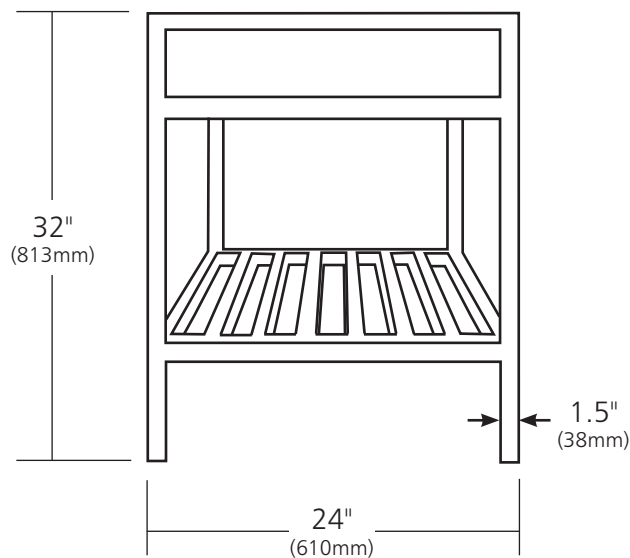

SPECIFICATIONS

24" CUZCO VANITY

Cuzco Collection

VNR242 Antique
VNR245 Brushed Nickel
VNR246 Carrara

PRODUCT DETAILS

- 24"w x 21.5"d x 32"h (610mm x 546mm x 813mm)
- Handcrafted, powder-coated steel frame with hand-hammered recycled copper or Carrara marble panels

IMPORTANT

Due to the handcrafted nature of this product, it will vary in finish, texture, and other details. Dimensions may vary up to 1/2" (13mm).

SPECIFICATIONS

ECLIPSE

CPS253 - Antique
 CPS553 - Brushed Nickel

PRODUCT DETAILS

- 20" x 13" x 5.5" OD (508mm x 330mm x 140mm)
- 15.25" x 11" x 5" ID (387mm x 279mm x 127mm)
- Hand hammered 16 gauge recycled copper
- 1.5" (38mm) drain opening
- Dimensions are not exact and may vary $\pm 1/2"$ (13mm)

SPECIFICATIONS

1.5" TEARDROP DRAIN

Lavatory

- DR150-BN Brushed Nickel
- DR150-CH Chrome
- DR150-ORB Oil Rubbed Bronze
- DR150-PN Polished Nickel
- DR150-WC Weathered Copper

PRODUCT DETAILS

- Fits 1.5" (38mm) drain opening
- 9-hole lavatory drain provides superior water flow
- Maximum threading for easy installation
- All exposed parts are plated
- Overall length when assembled is 8.25" (210mm)
- Designed for lavatory sinks without overflows
- UPC/cUPC compliant