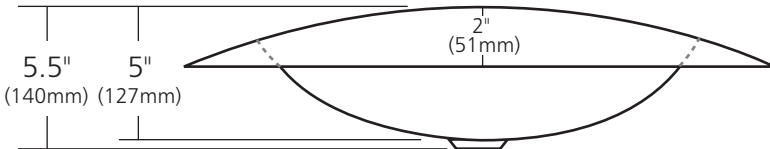

SPECIFICATIONS

24" CUZCO VANITY

Cuzco Collection

VNR242 Antique
VNR245 Brushed Nickel
VNR246 Carrara

PRODUCT DETAILS

- 24"w x 21.5"d x 32"h (610mm x 546mm x 813mm)
- Handcrafted, powder-coated steel frame with hand-hammered recycled copper or Carrara marble panels

INSTALLATION

- Freestanding vanity base

COORDINATING PRODUCTS

- Any Native Trails stone or quartz vanity top
- Decorative bottle trap
- Havana, Cuzco or Asana Mirror
- Cuzco Linen Tower
- Any Native Trails lavatory sink less than 24" (610mm)

IMPORTANT

Due to the handcrafted nature of this product, it will vary in finish, texture, and other details. Dimensions may vary up to 1/2" (13mm).

SPECIFICATIONS

ECLIPSE

CPS253 - Antique
 CPS553 - Brushed Nickel

PRODUCT DETAILS

- 20" x 13" x 5.5" OD (508mm x 330mm x 140mm)
- 15.25" x 11" x 5" ID (387mm x 279mm x 127mm)
- Hand hammered 16 gauge recycled copper
- 1.5" (38mm) drain opening
- Dimensions are not exact and may vary $\pm 1/2"$ (13mm)