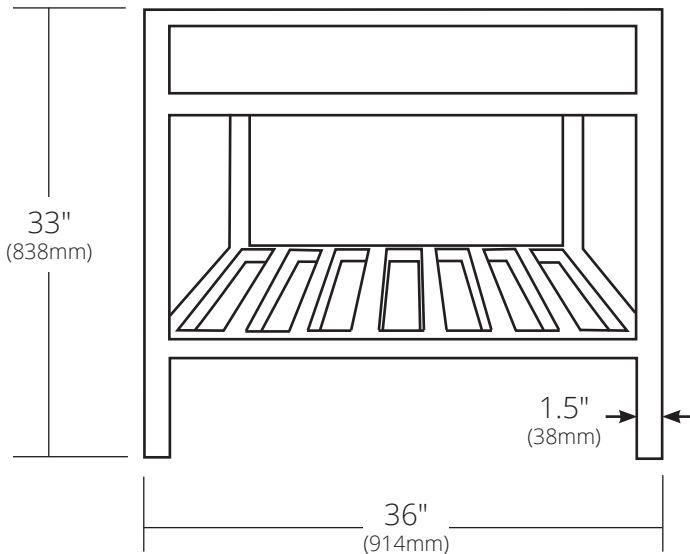

SPECIFICATIONS

**36" CUZCO VANITY**

*Cuzco Collection*

FRONT VIEW

SIDE VIEW

- VNR362 Antique
- VNR365 Brushed Nickel
- VNR366 Carrara

**PRODUCT DETAILS**

- 36"w x 21.5"d x 33"h (913mm x 546mm x 838mm)
- Handcrafted, powder-coated steel frame with hand-hammered recycled copper or Carrara marble panels

**INSTALLATION**

- Freestanding vanity base

**COORDINATING PRODUCTS**

- Any Native Trails stone or quartz vanity top
- Havana, Cuzco or Asana Mirror
- Any Native Trails lavatory sink(s) 30" (762mm) wide or less

**IMPORTANT**

Due to the handcrafted nature of this product, it will vary in finish, texture, and other details. Dimensions may vary up to ¼" (6mm).