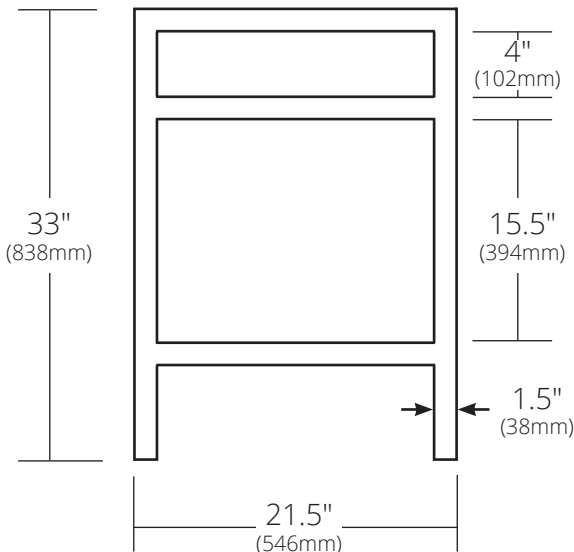

SPECIFICATIONS

**36" CUZCO VANITY**

*Cuzco Collection*

FRONT VIEW

SIDE VIEW

- VNR362 Antique
- VNR365 Brushed Nickel
- VNR366 Carrara

**PRODUCT DETAILS**

- 36"w x 21.5"d x 33"h (913mm x 546mm x 838mm)
- Handcrafted, powder-coated steel frame with hand-hammered recycled copper or Carrara marble panels

**INSTALLATION**

- Freestanding vanity base

**COORDINATING PRODUCTS**

- Any Native Trails stone or quartz vanity top
- Havana, Cuzco or Asana Mirror
- Any Native Trails lavatory sink(s) 30" (762mm) wide or less

**IMPORTANT**

Due to the handcrafted nature of this product, it will vary in finish, texture, and other details. Dimensions may vary up to ¼" (6mm).