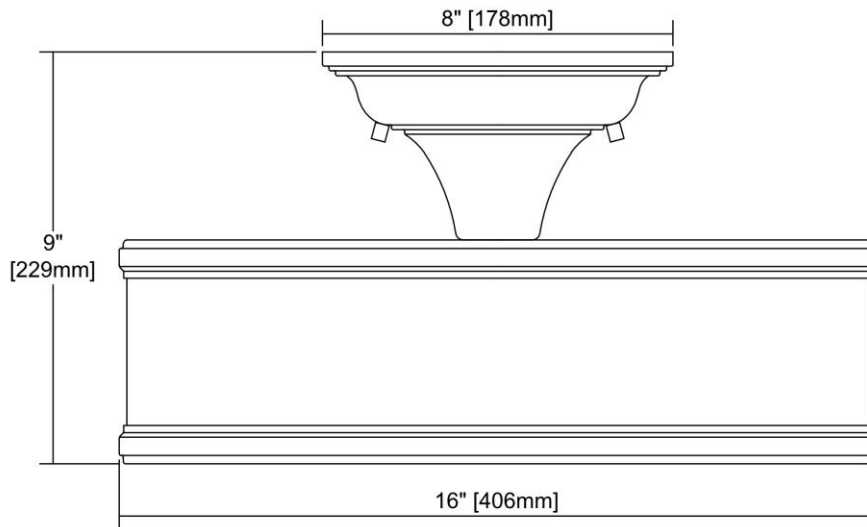

<b>ITEM #:</b>	31519/3
<b>UPC</b>	748119085197
<b>Description</b>	Clarkton 3-Light Semi Flush in Aged Silver with White Fabric Shade
<b>Finish</b>	Aged Silver
<b>Materials</b>	Fabric, Metal
<b>Brand</b>	ELK Lighting
<b>Collection</b>	Clarkton
<b>Category</b>	Indoor Lighting
<b>Type</b>	Semi Flush Mount

ITEM DIMENSIONS				RATINGS & SPECIFICATIONS				
<b>Width</b>	16 inches			<b>Safety Rating</b>	UL		<b>Certification</b>	N/A
<b>Depth</b>	16 inches			<b>ADA Compliant</b>	N/A		<b>Voltage</b>	N/A
<b>Height</b>	9 inches			BULBS / SOCKETS				
<b>Weight</b>	6 pounds			<b>Quantity</b>	3		<b>Wattage</b>	60 watts
ADDITIONAL DIMENSIONS				<b>Included</b>	No		<b>Type</b>	A19 (E26 Medium Base)
<b>Backplate / Canopy</b>	8x8			<b>Other</b>	N/A			
<b>HCWO</b>	N/A			CHAIN / CORD INFORMATION				
<b>Min. Extension</b>	N/A			<b>Chain</b>	N/A		<b>Cord</b>	N/A
<b>Max. Extension</b>	N/A			SHADE / GLASS DETAILS				
OVERALL HEIGHT				<b>Shade/Glass Description</b>	White Fabric Shade			
<b>Min.</b>	N/A		<b>Max.</b>	N/A				
EXTENSION ROD(S)				<b>Width</b>	16 inches		<b>Height</b>	N/A
N/A				<b>Width at Top</b>	N/A		<b>Width at Bottom</b>	N/A