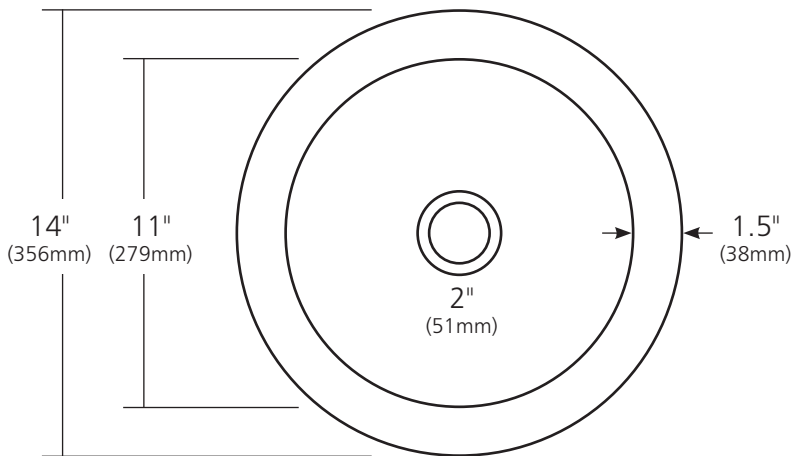

SPECIFICATIONS

MALIBU

NativeStone™ Collection