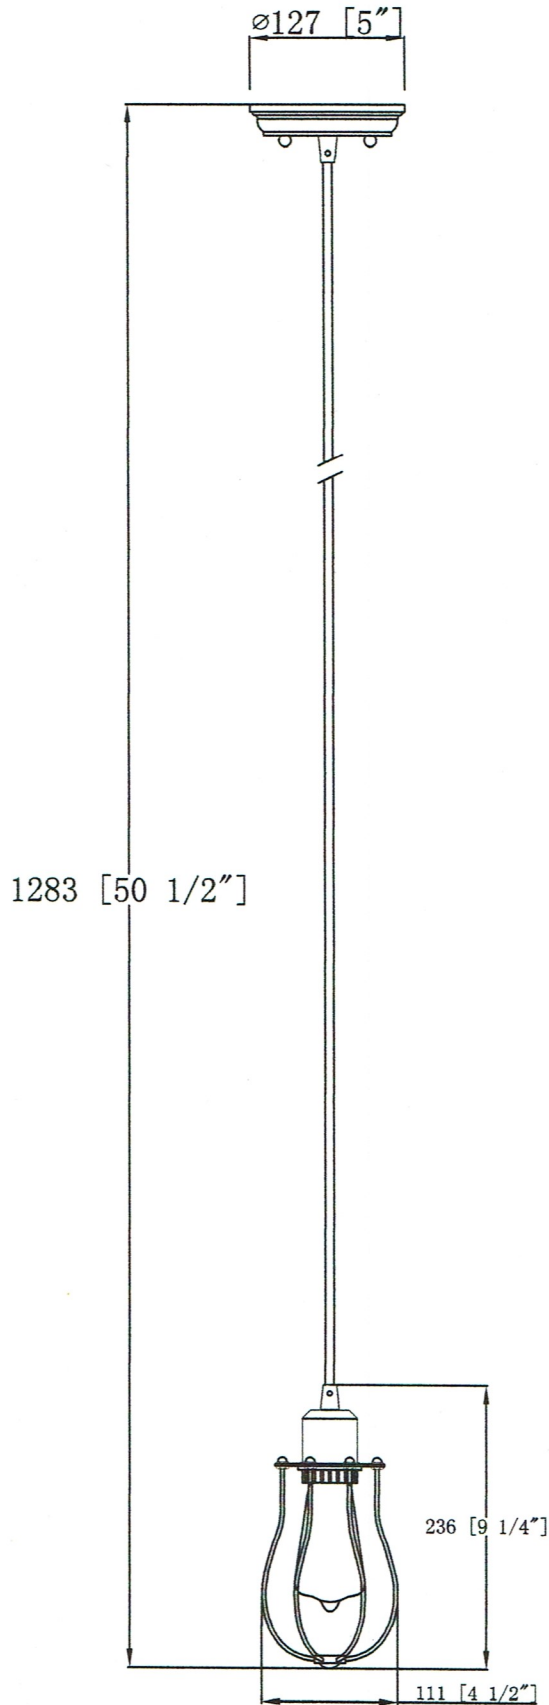

ITEM#: 222-SN  
222-OB

513-1P

INNOVATIONS  
LIGHTING

1-100W MED

PROJECT:

TYPE: