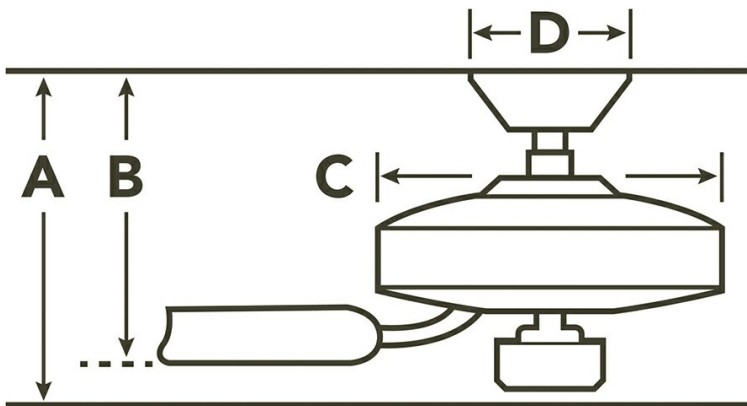

Dimensions

Downrod	A	B	C	D
1.00 OD X 4.50	15.89	15.42	9.57	6.75

Downlight

Downlight Included	Yes
Light Source	LED
Downlight Bulb Included	Integrated
Downlight Bulb Type	LED
Number of Lights/LEDs	1
Watts	87/18
Initial Lumens	1600
Glass Description	Etched Cased Opal
Optional Light Kit Available	No
Kelvin Temperature	3000K
Color Rendering Index	80