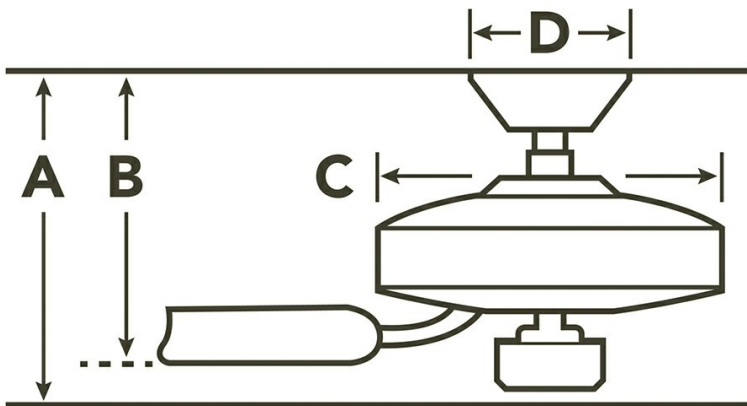

Dimensions

Downrod	A	B	C	D
1.00 OD X 4.50	15.89	15.42	9.57	6.75

Downlight

Downlight Included	Yes
Light Source	LED
Downlight Bulb Included	Integrated
Downlight Bulb Type	LED
Number of Lights/LEDs	1
Watts	87/18
Initial Lumens	1600
Glass Description	Etched Cased Opal
Optional Light Kit Available	No
Kelvin Temperature	3000K
Color Rendering Index	80

Available Finishes

Finish	Fixture	Glass	Blade 1	Blade 2
White	310175WH	ETCHED CASED OPAL	WHITE	

Safety Listings & Certifications

Safety Rated	Dry
Warranty	www.kichler.com/warranty

Installation

The electrical junction box and support structure must be