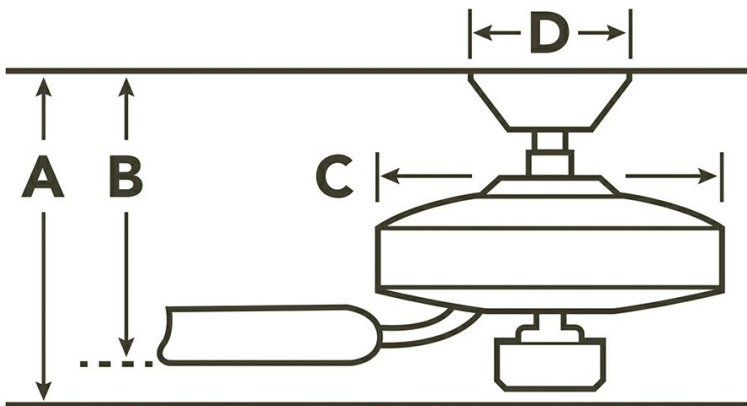

Specifications

Number of Blades	3
Blades Included	Yes
Blade Pitch	22 Degrees
Blade Sweep	56"
Blades Reversible	No
Blade Material	ABS
Optional Blades Available	No
Downrod 1	1.00 OD X 4.50
Primary Control System	3 Speed Wall Control Full Function
Remote Included	No
Wall Control Included	Yes
Low Ceiling Adaptable	No
Lead Wire Length	78.00"
Motor Size	188MM X 20MM
Motor Type	AC

Dimensions

Downrod	A	B	C	D
1.00 OD X 4.50	15.89	15.42	9.57	6.75

Downlight

Downlight Included	Yes
Light Source	LED
Downlight Bulb Included	Integrated
Downlight Bulb Type	LED
Number of Lights/LEDs	1
Watts	87/18
Initial Lumens	1600
Glass Description	Etched Cased Opal
Optional Light Kit Available	No
Kelvin Temperature	3000K
Color Rendering Index	80