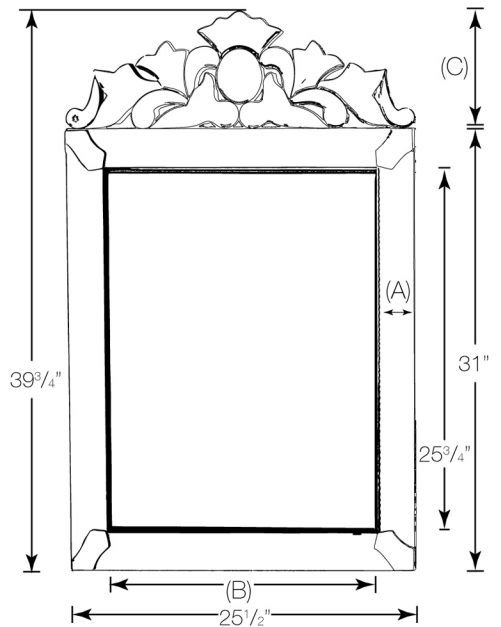

## Contemporary (C) or Traditional (T)

- Gray Satin Anodized Aluminum Construction
- Pivot Door Hinge System (no visible hinges)
- Recessed or Optional Surface Mount Kit\*
- When Recessing Cabinet, Frame is Flush to the Wall
- 3 Mirror Design (Front, Back, Behind Doors)
- 3 Adjustable High Polished 3/8" Glass Shelves
- Contemporary- Hinge Left or Right (Reversible)
- Traditional- Must Specify Hinge Left or Right

### Available in the following sizes:

Model No.	Overall Dimensions	Recessed Rough Wall Opening	Glass Shelf Depth	Mirror Size	A	B	C
SD RAD-C-L	27 1/4" x 33 1/4"	21" x 27"	3 1/8"	19 7/8" x 25 3/8"	3 5/8"	20 1/8"	—
SD RAD-C-S	18 1/2" x 31"	14 3/8" x 27"	3 1/8"	13 1/4" x 25 3/8"	2 1/2"	13 1/2"	—
SD RAD-T	25 1/2" x 39 3/4"	21" x 27"	3 1/8"	19 7/8" x 25 3/8"	2 3/4"	20 1/8"	8 3/4"

## Radiance Venetian Contemporary Medicine Cabinets

<b>NEW!</b>	Product Code	Overall Dimensions	Recessed Rough Wall Opening	List Price
<p data-bbox="78 455 565 520"><b>Radiance Venetian Triple Door Contemporary</b></p> 	<p data-bbox="649 570 834 635"><b>TD-RAD-C-L</b> (Large)</p>	<p data-bbox="928 570 1050 596">42" x 34"</p>	<p data-bbox="1129 570 1277 596">34<sup>1</sup>/<sub>2</sub>" x 27"</p>	<p data-bbox="1344 570 1433 596">\$1,995</p>
	<p data-bbox="649 903 854 967"><b>TD-RAD-C-XL</b> (Extra Large)</p>	<p data-bbox="928 903 1050 929">51" x 40"</p>	<p data-bbox="1129 903 1277 929">43<sup>3</sup>/<sub>4</sub>" x 33"</p>	<p data-bbox="1344 903 1433 929">\$2,375</p>
<p data-bbox="83 1141 560 1181"><b>Optional Surface Mount Kit</b></p>	<p data-bbox="649 1116 834 1143"><b>MSK-RAD-S</b></p>	<p data-bbox="896 1135 1299 1191"><b>Surface Mount Kit</b> contains mirrored sides and hangind hardware.</p>		<p data-bbox="1369 1116 1415 1143">\$90</p>
	<p data-bbox="649 1173 851 1199"><b>MSK-RAD-XL</b></p>			<p data-bbox="1356 1173 1415 1199">\$100</p>
	<p data-bbox="649 1229 851 1255"><b>MSK-RAD-XL</b></p>			<p data-bbox="1356 1229 1415 1255">\$120</p>