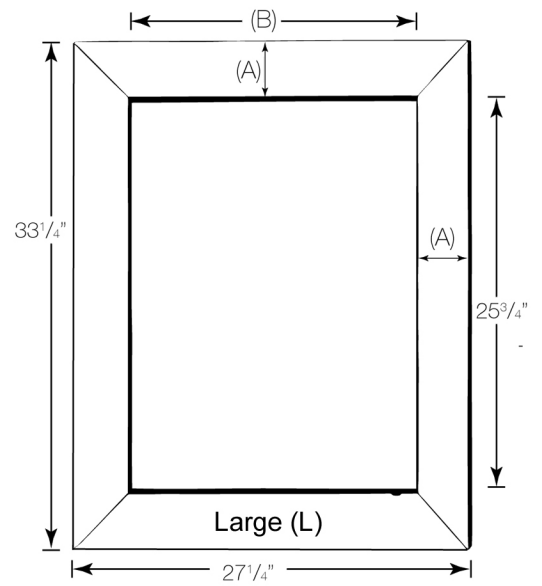

## Contemporary (C) or Traditional (T)

- Gray Satin Anodized Aluminum Construction
- Pivot Door Hinge System (no visible hinges)
- Recessed or Optional Surface Mount Kit\*
- When Recessing Cabinet, Frame is Flush to the Wall
- 3 Mirror Design (Front, Back, Behind Doors)
- 3 Adjustable High Polished 3/8" Glass Shelves
- Contemporary- Hinge Left or Right (Reversible)
- Traditional- Must Specify Hinge Left or Right

### Available in the following sizes:

Model No.	Overall Dimensions	Recessed Rough Wall Opening	Glass Shelf Depth	Mirror Size	A	B	C
SD RAD-C-L	27 1/4" x 33 1/4"	21" x 27"	3 1/8"	19 7/8" x 25 3/8"	3 5/8"	20 1/8"	—
SD RAD-C-S	18 1/2" x 31"	14 3/8" x 27"	3 1/8"	13 1/4" x 25 3/8"	2 1/2"	13 1/2"	—
SD RAD-T	25 1/2" x 39 3/4"	21" x 27"	3 1/8"	19 7/8" x 25 3/8"	2 3/4"	20 1/8"	8 3/4"

## Radiance Venetian Contemporary Medicine Cabinets

<b>NEW!</b>	Product Code	Overall Dimensions	Recessed Rough Wall Opening	List Price
<p data-bbox="78 455 565 520"><b>Radiance Venetian Triple Door Contemporary</b></p> 	<p data-bbox="649 570 834 635"><b>TD-RAD-C-L</b> (Large)</p>	<p data-bbox="928 570 1050 596">42" x 34"</p>	<p data-bbox="1129 570 1277 596">34<sup>1</sup>/<sub>2</sub>" x 27"</p>	<p data-bbox="1344 570 1433 596">\$1,995</p>
	<p data-bbox="649 903 854 967"><b>TD-RAD-C-XL</b> (Extra Large)</p>	<p data-bbox="928 903 1050 929">51" x 40"</p>	<p data-bbox="1129 903 1277 929">43<sup>3</sup>/<sub>4</sub>" x 33"</p>	<p data-bbox="1344 903 1433 929">\$2,375</p>
<p data-bbox="83 1141 560 1181"><b>Optional Surface Mount Kit</b></p>	<p data-bbox="649 1116 834 1143"><b>MSK-RAD-S</b></p>	<p data-bbox="896 1135 1299 1191"><b>Surface Mount Kit</b> contains mirrored sides and hangind hardware.</p>		<p data-bbox="1369 1116 1415 1143">\$90</p>
	<p data-bbox="649 1173 851 1199"><b>MSK-RAD-XL</b></p>			<p data-bbox="1356 1173 1415 1199">\$100</p>
	<p data-bbox="649 1229 851 1255"><b>MSK-RAD-XL</b></p>			<p data-bbox="1356 1229 1415 1255">\$120</p>