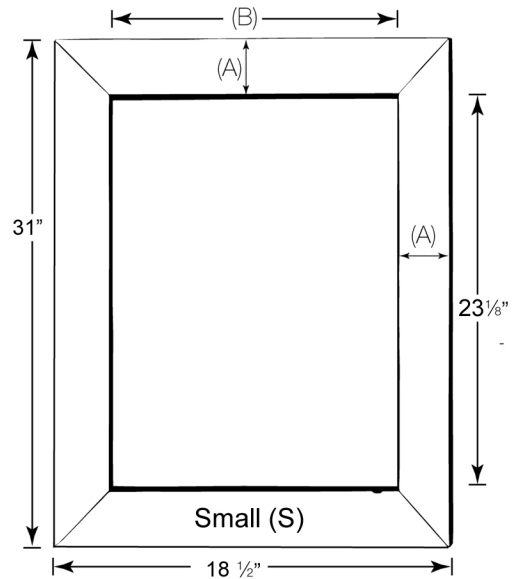

## Contemporary (C) or Traditional (T)

- Gray Satin Anodized Aluminum Construction
- Pivot Door Hinge System (no visible hinges)
- Recessed or Optional Surface Mount Kit\*
- When Recessing Cabinet, Frame is Flush to the Wall
- 3 Mirror Design (Front, Back, Behind Doors)
- 3 Adjustable High Polished 3/8" Glass Shelves
- Contemporary- Hinge Left or Right (Reversible)
- Traditional- Must Specify Hinge Left or Right

### Available in the following sizes:

Model No.	Overall Dimensions	Recessed Rough Wall Opening	Glass Shelf Depth	Mirror Size	A	B	C
SD RAD-C-L	27 1/4" x 33 1/4"	21" x 27"	3 1/8"	19 7/8" x 25 3/8"	3 5/8"	20 1/8"	—
SD RAD-C-S	18 1/2" x 31"	14 3/8" x 27"	3 1/8"	13 1/4" x 25 3/8"	2 1/2"	13 1/2"	—
SD RAD-T	25 1/2" x 39 3/4"	21" x 27"	3 1/8"	19 7/8" x 25 3/8"	2 3/4"	20 1/8"	8 3/4"

## Radiance Venetian Contemporary Medicine Cabinets

<b>NEW!</b>	Product Code	Overall Dimensions	Recessed Rough Wall Opening	List Price
<p data-bbox="78 455 565 520"><b>Radiance Venetian Triple Door Contemporary</b></p> 	<p data-bbox="649 570 834 635"><b>TD-RAD-C-L</b> (Large)</p>	<p data-bbox="928 570 1050 596">42" x 34"</p>	<p data-bbox="1129 570 1277 596">34<sup>1</sup>/<sub>2</sub>" x 27"</p>	<p data-bbox="1344 570 1433 596">\$1,995</p>
	<p data-bbox="649 903 854 967"><b>TD-RAD-C-XL</b> (Extra Large)</p>	<p data-bbox="928 903 1050 929">51" x 40"</p>	<p data-bbox="1129 903 1277 929">43<sup>3</sup>/<sub>4</sub>" x 33"</p>	<p data-bbox="1344 903 1433 929">\$2,375</p>
<p data-bbox="83 1141 560 1181"><b>Optional Surface Mount Kit</b></p>	<p data-bbox="649 1116 834 1143"><b>MSK-RAD-S</b></p>	<p data-bbox="896 1135 1299 1191"><b>Surface Mount Kit</b> contains mirrored sides and hangind hardware.</p>		<p data-bbox="1369 1116 1415 1143">\$90</p>
	<p data-bbox="649 1173 851 1199"><b>MSK-RAD-XL</b></p>			<p data-bbox="1356 1173 1415 1199">\$100</p>
	<p data-bbox="649 1229 851 1255"><b>MSK-RAD-XL</b></p>			<p data-bbox="1356 1229 1415 1255">\$120</p>