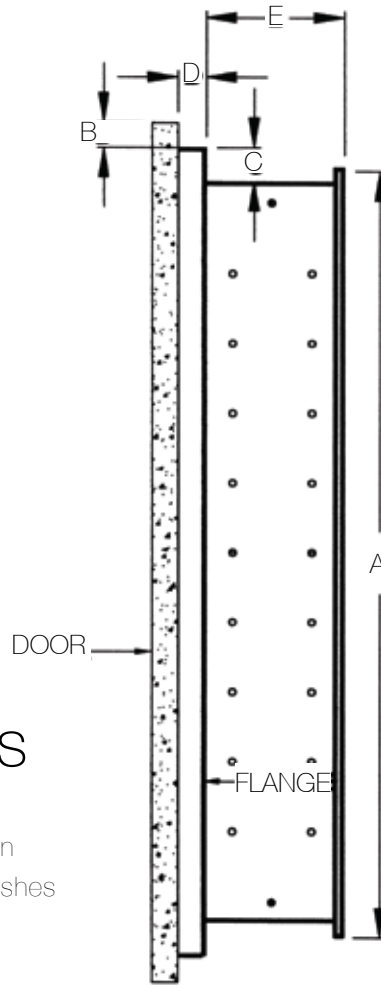

Shown in: Antique Biscuit (BI)

Shown in: Antique Gold (GD)

Shown in: Antique White (WT)

## Basix Plus Cabinets

- Single Door
- Gray Satin Anodized Aluminum Construction
- Wood Frame w/ Decorative Corners- 4 Finishes
- Bevel Front Mirror (within frame)
- Mirrored Back Interior
- No Unsightly Hinges
- 1/4" High Polished Adjustable Glass Shelves
- Recessed or Optional Surface Mount Kit\*

### Available in the following sizes:

Model No.	Overall Dimensions	Recessed Rough Wall Opening	Glass Shelf Depth	Body Width	Body Height (A)	B	C	D	E
SD1622 RBSXP__	16" x 22"	14" x 18"	(2) 4"	13 <sup>3</sup> / <sub>4</sub> "	17 <sup>3</sup> / <sub>4</sub> "	1 <sup>7</sup> / <sub>8</sub> "	<sup>3</sup> / <sub>8</sub> "	<sup>3</sup> / <sub>4</sub> "	3 <sup>7</sup> / <sub>8</sub> "
*MSK-BSX-1622									Mirrored Side Kit w/ Surface Hardware (Optional)
SD1626 RBSXP__	16" x 26"	14" x 24"	(3) 4"	13 <sup>3</sup> / <sub>4</sub> "	23 <sup>3</sup> / <sub>4</sub> "	<sup>7</sup> / <sub>8</sub> "	<sup>3</sup> / <sub>8</sub> "	<sup>3</sup> / <sub>4</sub> "	3 <sup>7</sup> / <sub>8</sub> "
*MSK-BSX-1626									Mirrored Side Kit w/ Surface Hardware (Optional)
SD2026 RBSXP__	20" x 26"	18" x 24"	(3) 4"	17 <sup>3</sup> / <sub>4</sub> "	23 <sup>3</sup> / <sub>4</sub> "	<sup>7</sup> / <sub>8</sub> "	<sup>3</sup> / <sub>8</sub> "	<sup>3</sup> / <sub>4</sub> "	3 <sup>7</sup> / <sub>8</sub> "
*MSK-BSX-2026									Mirrored Side Kit w/ Surface Hardware (Optional)
SD2430 RBSXP__	24" x 30"	22" x 28"	(3) 4"	21 <sup>3</sup> / <sub>4</sub> "	27 <sup>3</sup> / <sub>4</sub> "	<sup>7</sup> / <sub>8</sub> "	<sup>3</sup> / <sub>8</sub> "	<sup>3</sup> / <sub>4</sub> "	3 <sup>7</sup> / <sub>8</sub> "
*MSK-BSX-2430									Mirrored Side Kit w/ Surface Hardware (Optional)