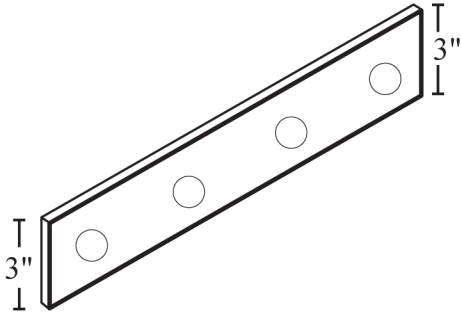

BROADWAY Light Bars
Frameless, Bevel or Polished

Notes:

1. Light Bars are 3" high.
2. Light bulbs are not included.
3. Use Candelabra base light bulbs, (#G-16) up to 60 Watts per socket.
4. All Light Bars are ready to match either recessed or surface mount cabinets.
5. All Light Bars are for horizontal application, however *LC25, LC30, LC36, lights can also be used vertically in a recessed cabinet application only, to match 25", 30" or 36" high cabinets.

Product Code	Overall Dimensions	Style	List Price
LC15B	15" wide (3 lights)	BEVEL	\$170
LC15P		POLISHED	\$160
LC20B	20" wide (4 lights)	BEVEL	\$190
LC20P		POLISHED	\$178
LC24B	24" wide (5 lights)	BEVEL	\$222
LC24P		POLISHED	\$208
* LC25B	25" wide (5 lights)	BEVEL	\$240
* LC25P		POLISHED	\$220
LC28B	28" wide (5 lights)	BEVEL	\$230
LC28P		POLISHED	\$216
* LC30B	30" wide (6 lights)	BEVEL	\$250
* LC30P		POLISHED	\$236
LC31B	31" wide (6 lights)	BEVEL	\$260
LC31P		POLISHED	\$248
* LC36B	36" wide (7 lights)	BEVEL	\$286
* LC36P		POLISHED	\$270
LC48B	48" wide (9 lights)	BEVEL	\$354
LC48P		POLISHED	\$332