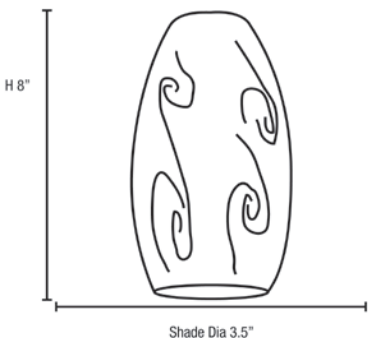

Line Drawing #1

Line Drawing #2

Image Not Available

IES File

Image Not Available

Toll Free 800-828-5483 or www.AccessLighting.com

14410 Myford Road, Irvine, CA 92606
The information provided is subject to change without notice. ©2018 Access Lighting Corporation. All Rights Reserved
Rev. 4/6/2018 Filename:: 28011-3C-BS_RUSKY.pdf