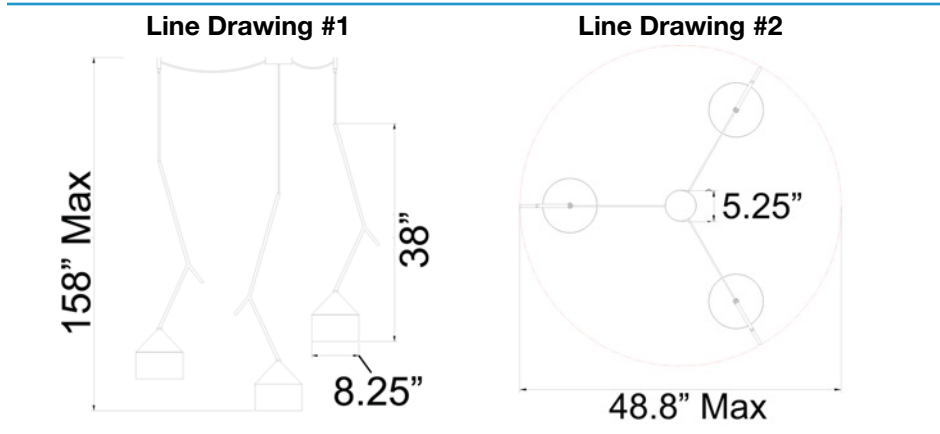

IES File

Image Not Available

Toll Free 800-828-5483 or www.AccessLighting.com

14410 Myford Road, Irvine, CA 92606
The information provided is subject to change without notice. ©2018 Access Lighting Corporation. All Rights Reserved
Rev. 4/6/2018 Filename:: 24880LEDDL- BL_GLD.pdf