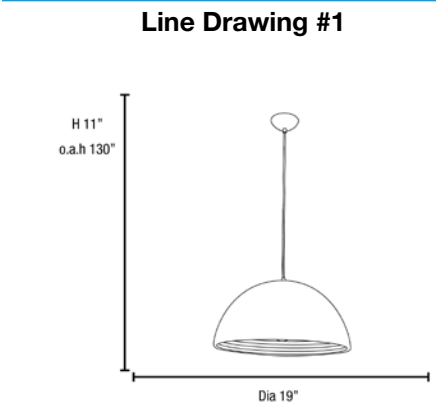

Toll Free 800-828-5483 or www.AccessLighting.com

14410 Myford Road, Irvine, CA 92606
The information provided is subject to change without notice. ©2018 Access Lighting Corporation. All Rights Reserved
Rev. 4/6/2018 Filename:: 23766-GWH_SILV.pdf