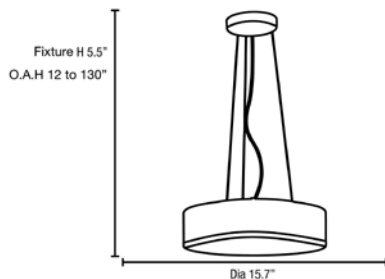

Line Drawing #1

Line Drawing #2

Image Not Available

IES File

Image Not Available

Toll Free 800-828-5483 or www.AccessLighting.com

14410 Myford Road, Irvine, CA 92606

The information provided is subject to change without notice. ©2018 Access Lighting Corporation. All Rights Reserved
Rev. 4/6/2018 Filename:: 20673-CH_OPL.pdf