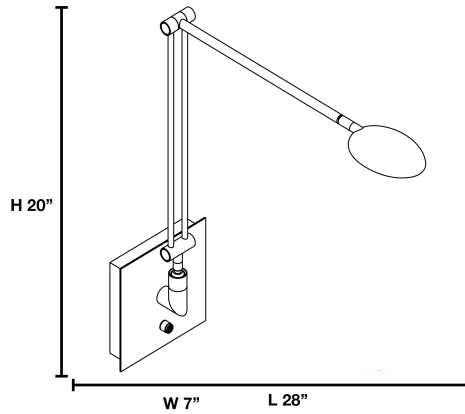

*See Page 2 for Custom Product Options*

**Product Dimensions**

Fixture		Canopy	
Length ::	31"	Length ::	6.75"
Width ::	7"	Width ::	6.75"
Diameter ::	N/A	Diameter ::	N/A
Extension ::	N/A	Height ::	1.5"
Height ::	40"		
Overall Height ::	N/A		

**Line Drawing #1**

**Line Drawing #2**

Image Not Available

**IES File**

Image Not Available

**Toll Free 800-828-5483 or www.AccessLighting.com**

14410 Myford Road, Irvine, CA 92606

The information provided is subject to change without notice. ©2018 Access Lighting Corporation. All Rights Reserved  
 Rev. 4/6/2018 Filename:: 72004LEDD-BRZ.pdf