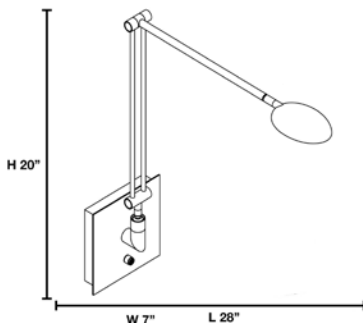

Line Drawing #1

Line Drawing #2

Image Not Available

IES File

Image Not Available

Toll Free 800-828-5483 or www.AccessLighting.com

14410 Myford Road, Irvine, CA 92606

The information provided is subject to change without notice. ©2018 Access Lighting Corporation. All Rights Reserved
Rev. 4/6/2018 Filename:: 72004LEDD-BRZ.pdf