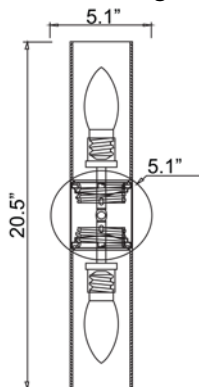

Recommended Dimmers

(TRIAC) Any Standard Dimmer

Line Drawing #1