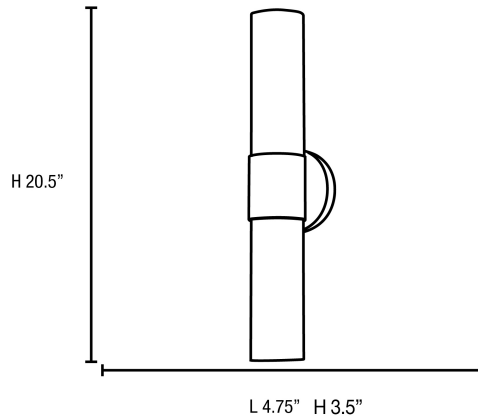

See Page 2 for Custom Product Options

Product Dimensions

Fixture		Canopy
Length ::	N/A	Length :: 5.1"
Width ::	4.75"	Width :: 5.1"
Diameter ::	N/A	Diameter :: N/A
Extension ::	4"	Height :: 0.75"
Height ::	20.5"	
Overall Height ::	N/A	

Specifications

Frame Material :: Steel
 Diffuser Material :: Glass
 Lamping Type :: Halogen
 Lamping Base :: E-26
 Lamp Quantity :: 2
 Lamp Wattage :: 60 W
 Total Wattage :: 120 W
 Lamps Included :: No
 J-Box Type :: Standard 4

IES File

Image
Not Available

Toll Free 800-828-5483 or www.AccessLighting.com

14410 Myford Road, Irvine, CA 92606

The information provided is subject to change without notice. ©2018 Access Lighting Corporation. All Rights Reserved
 Rev. 4/6/2018 File name: 20442-BS_OPL.pdf

Model: C20442BSOPLN1213BS

C20442BSOPLN1213BS Aqueous Wall Fixture

Fixture Material: Glass Finish: Brushed Steel (BS)	Lamping 2 x 13 W	Ttl Watts 26w	Voltage 120v	Type Spiral Fluorescent	Base GU-24	Kelvin 2700k	Lumens 1800Lm	Lamp Supplied Yes	Installation ADA, Alternative Lamping
Diffuser Materials: Glass Color: Opal Additional Information: --	Dimensions	Length 4.75	Height 20.5	Extension 4	Dimmable No	Packing Weight 4.00 lbs			Available (CFL), UL (US/Canada) Listed, Energy Efficient, Wall, Damp Location
	Shade Dimensions: Diameter: 3" Material: Glass								