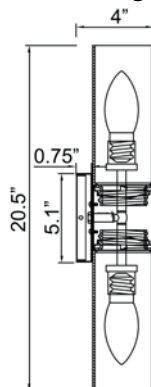

See Page 2 for Custom Product Options

Product Dimensions

Fixture		Canopy
Length ::	N/A	Length :: 5.1"
Width ::	4.75"	Width :: 5.1"
Diameter ::	N/A	Diameter :: N/A
Extension ::	4"	Height :: 0.75"
Height ::	20.5"	
Overall Height ::	N/A	

Specifications

Frame Material :: Steel
 Diffuser Material :: Glass
 Lamping Type :: Halogen
 Lamping Base :: E-26
 Lamp Quantity :: 2
 Lamp Wattage :: 60 W
 Total Wattage :: 120 W
 Lamps Included :: No
 J-Box Type :: Standard 4

Voltage

Voltage :: 120v

Photometrics

CCT :: 2700K
 CRI :: N/A
 Wattage :: 60
 Nominal Lumens :: 1600
 Delivered Lumens :: N/A

Recommended Dimmers

(TRIAC) Any Standard Dimmer

Line Drawing #1

Line Drawing #2

Model: C20442BSOPLN1213BS

C20442BSOPLN1213BS Aqueous Wall Fixture

Fixture Material: Glass Finish: Brushed Steel (BS)	Lamping 2 x 13 W	Ttl Watts 26w	Voltage 120v	Type Spiral Fluorescent	Base GU-24	Kelvin 2700k	Lumens 1800Lm	Lamp Supplied Yes	Installation ADA, Alternative Lamping
Diffuser Materials: Glass Color: Opal Additional Information: --	Dimensions	Length 4.75	Height 20.5	Extension 4	Dimmable No	Packing Weight 4.00 lbs			Available (CFL), UL (US/Canada) Listed, Energy Efficient, Wall, Damp Location
	Shade Dimensions: Diameter: 3" Material: Glass								