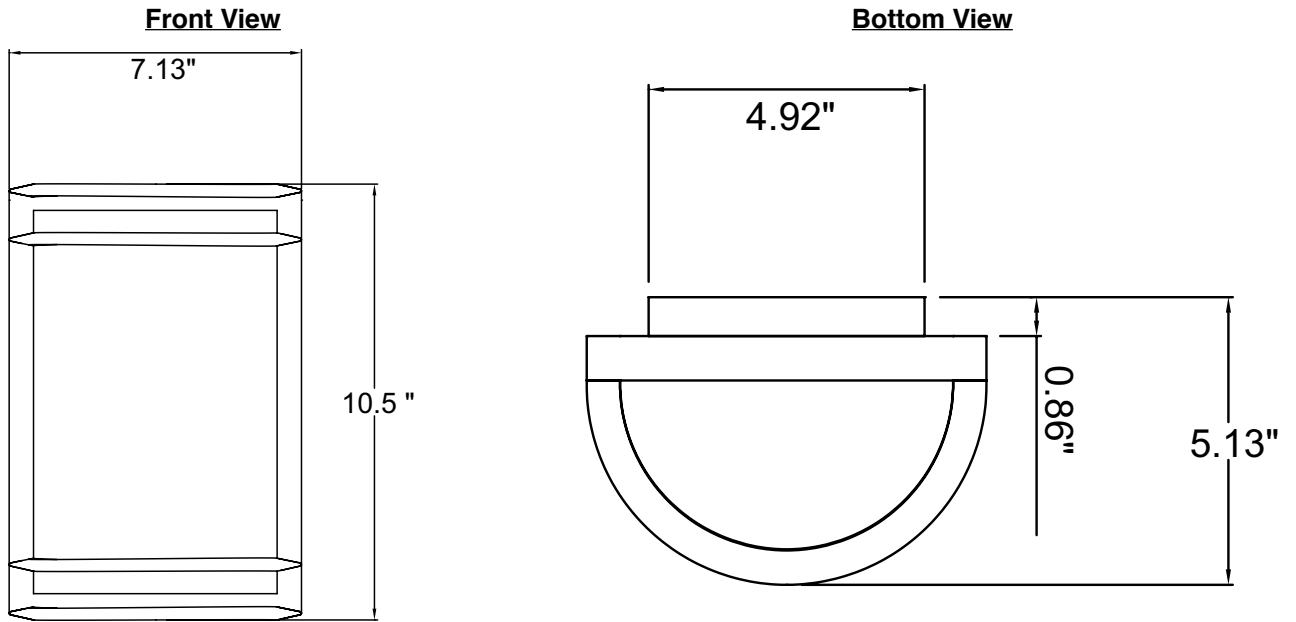

Wiring Diagram