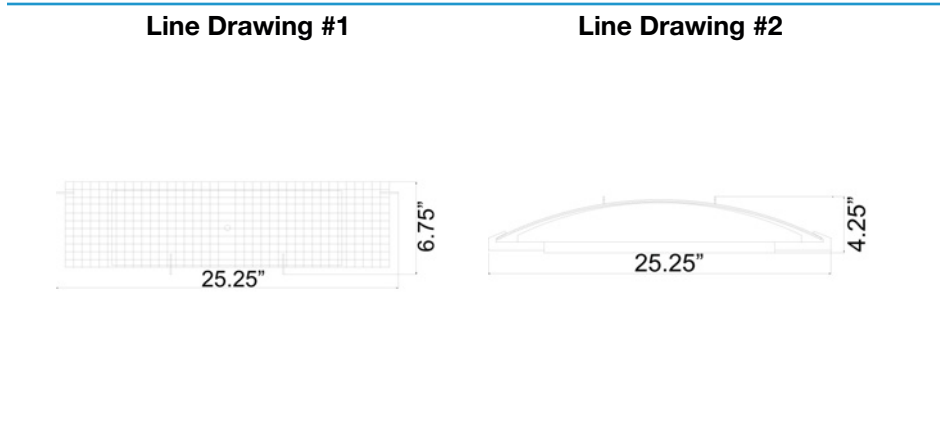

Technical Specifications

Qualifications	Specifications	Voltage	Recommended Dimmers
Location Rating :: Wall	Frame Material :: Metal	Voltage :: 120v	N/A
Certification :: cETLus	Diffuser Material :: N/A		
IES File :: No	Lamping Type :: N/A	Photometrics	
Title 24 :: No	Lamping Base :: SSL	CCT :: 3000K	
Energy Star :: Yes	Lamp Quantity :: 1	CRI :: 90	
ADA Compliant :: No	Lamp Wattage :: 13 W	Wattage :: 13	
Marine Grade :: No	Total Wattage :: 13 W	Nominal Lumens :: 1520	
Emergency Lighting :: No	Lamps Included :: Yes	Delivered Lumens :: N/A	
Warranty :: 1 Year Manufacture	J-Box Type :: Standard 4