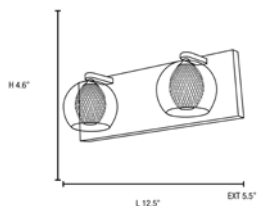

Line Drawing #2