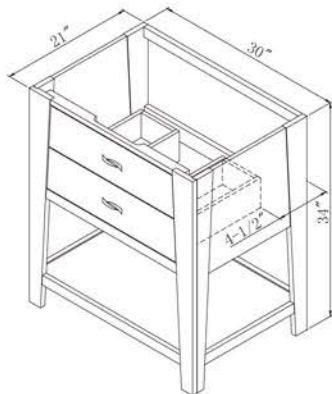

JAYDEN Collection

BUILT-TO-LAST FEATURES:

The Jayden vanity collection features casual contemporary styling with tapering legs and mirror frame. The vanity base also features a bureau-style storage drawer and an open base shelf for storage and display.

VANITY BASES

JD3021D
1 Drawer