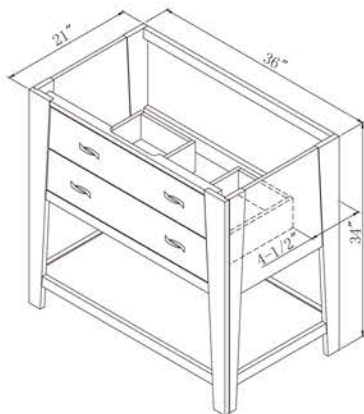

JD3621D
1 Drawer