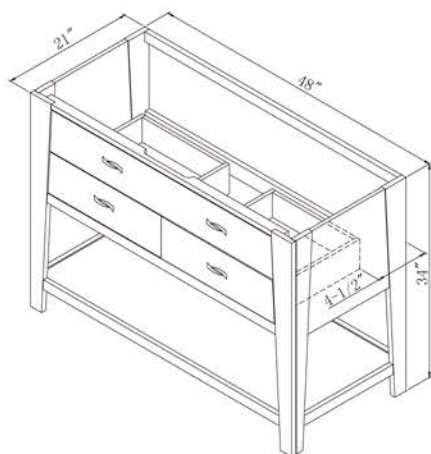

JD4821D
2 Drawers