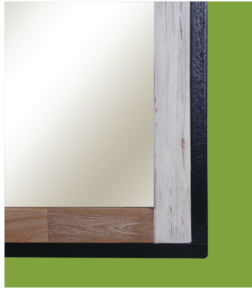

Matching portrait mirror

Multi-colored finish treatment on mirror and cabinet doors

Integrated door pulls

Ample storage space with soft close hinges

Adjustable levelers

Triangular metal legs

V
E
R
T
I
C
A
L
I

Cabinet features multi-colored finish effects and legs are removable for wall mount applications

The Verticali Bath Collection from Sagehill Designs features clean lines and a casual attitude that complements today's casual bath interiors.

The cabinet doors have multi-colored vertical panels that make an unique design statement. The interior of the cabinet is large and features ample interior storage. The doors also feature soft-close hinges. The triangular metal legs can be removed and allows the vanity to be wall mounted for added flexibility.

Take a closer look at the Verticali Collection from Sagehill Designs.

Features Include:

- * Multi-colored color scheme finish
- * Matching portrait mirror
- * Ample interior storage
- * Soft-close hinges
- * Removable legs allow for freestanding placement or wall mounted applications. Wall mounting strip and hardware is included
- * Integrated door pulls
- * Two cabinet widths available