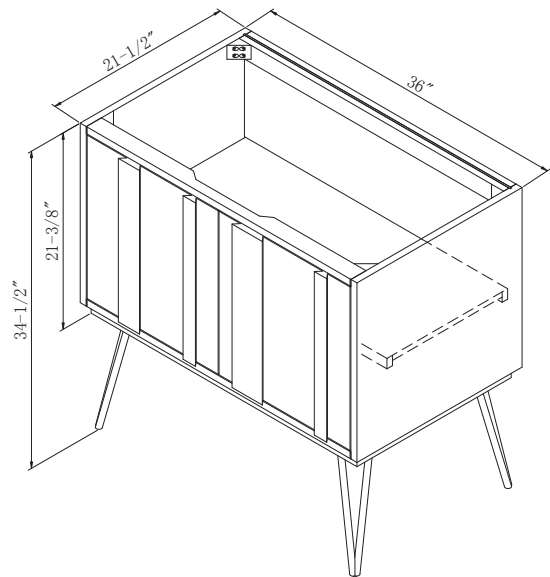

VT3621 Vanity
1 x Adj.Shelf

The new Verticali Bath Collection has been designed to match today's eclectic interior design styles. Starting with a soft-modern design style, the cabinet has been enhanced with rustic multi-colored vertical door panels. The panels feature hand detailing and rustic accents.

Like all Sagehill Designs vanities, the cabinet features ample interior storage, expert materials selection and craftsmanship. We engineer our products to provide years of durable beauty.

Thank you for choosing Sagehill Designs for your bath environment.

Sagehill Designs

by
Sunny Wood Company

Member
NKBA

DPHA
Decorative Plumbing
& Hardware Association

Note: Printed finish representations are for general reference only.
Contact your dealer to view actual finish samples.
Copyright 2016: Sagehill Designs. All rights reserved.