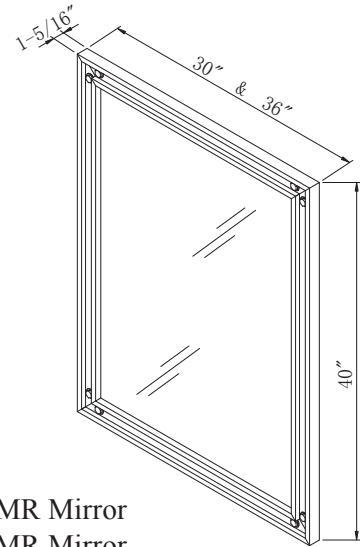

Features Include:

- Casual contemporary styling
- Urban inspired metallic accents
- Unique rustic finish
- Bureau style drawer design with dovetail joinery
- Open display shelf
- Adustable levelers
- Available in several cabinet widths and matching mirror sizes

UM3040MR Mirror
UM3640MR Mirror